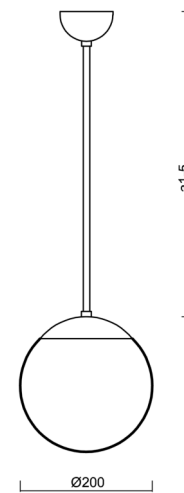

ADRIA P1

LED-5L05E500Z11/092/a1 C 3K#

WWW.OSMONT.CZ

ADRIA P1

Product code: ADR61270

Type: LED-5L05E500Z11/092/a1 C 3K#

Short description of the luminaire: Black pendant LED light ON/OFF with TRIPLEX OPAL glass shade.

Technical

Types of luminaires	Classic on/off
Mounting type	Suspended - rod
Base material	steel
Shade material	three-layer glass TRIPLEX OPAL
Base color	black Ral9005
Shade color	white
Holding the shade	steel holder
Mounting location	ceiling
Width	200 mm
Length	200 mm
Height	200 mm
Diameter	ø 200 mm
Hinge length	200 mm
mounting holes (diameter)	none
Installation wire (diameter)	none
Energy Class	D
Impact strength	IK01
Operating temperature	from -20°C to +30°C

Eulum data for calculation programs are available at www.osmont.cz.

Logistic

EAN	8591728054748
Weight NTTO	1.6 Kg
Weight BTTO	2.2 Kg
Number of cartons	2 pcs
Package volume	0.02 m ³
Package 1 width	0.21 m
Package 1 length	0.21 m
Package 1 height	0.205 m
Warranty*	60 months