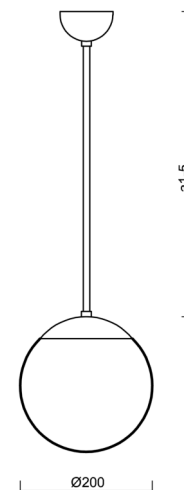

ADRIA P1

LED-5L05E500Z11/092/a5 NB 4K#

WWW.OSMONT.CZ

ADRIA P1

Product code: ADR60534

Type: LED-5L05E500Z11/092/a5 NB 4K#

Short description of the luminaire: Stainless brushed pendant LED light ON/OFF with TRIPLEX OPAL glass shade.

Technical

Types of luminaires	Classic on/off
Mounting type	Suspended - rod
Base material	stainless steel steel
Shade material	three-layer glass TRIPLEX OPAL
Base color	brushed stainless steel
Shade color	white
Holding the shade	steel holder
Mounting location	ceiling
Width	200 mm
Length	200 mm
Height	200 mm
Diameter	ø 200 mm
Hinge length	1000 mm
mounting holes (diameter)	none
Installation wire (diameter)	none
Energy Class	D
Impact strength	IK01
Operating temperature	from -20°C to +30°C

Eulum data for calculation programs are available at www.osmont.cz.

Logistic

EAN	8591728052133
Weight NTTO	1.8 Kg
Weight BTTO	2.4 Kg
Number of cartons	2 pcs
Package volume	0.02 m ³
Package 1 width	0.21 m
Package 1 length	0.21 m
Package 1 height	0.205 m
Warranty*	60 months