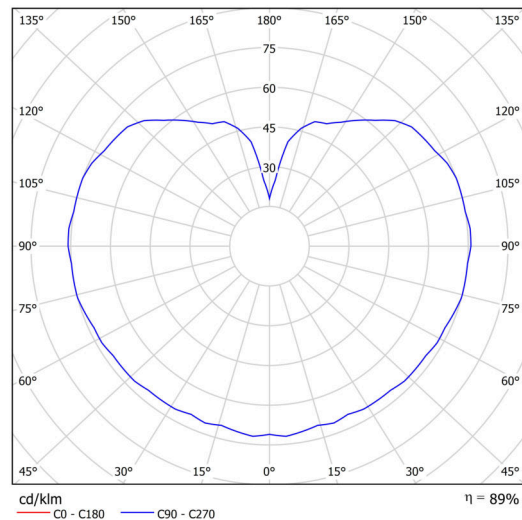

Technical

Types of luminaires	Classic on/off
Mounting type	Suspended - rod
Base material	stainless steel steel
Shade material	three-layer glass TRIPLEX OPAL
Base color	brushed stainless steel
Shade color	white
Holding the shade	steel holder
Mounting location	ceiling
Width	200 mm
Length	200 mm
Height	200 mm
Diameter	ø 200 mm
Hinge length	800 mm
mounting holes (diameter)	none
Installation wire (diameter)	none
Energy Class	D
Impact strength	IK01
Operating temperature	from -20°C to +30°C

Luminous

Lum. flux of luminaire	1130 lm
Lum. flux of light source	1280 lm
Luminaire efficacy	141 lm/W
Temperature	4000 K
Rated life time LED L80/B10	100000 hours
CRI	Ra80
MacAdam	3
Blue light hazard	Risk group 0