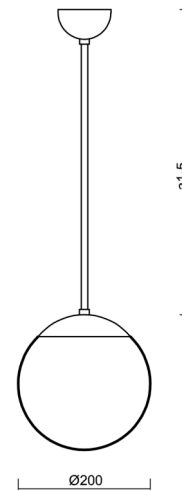

ADRIA P1

LED-5L05E500Z11/092/a4 NB 4K#

WWW.OSMONT.CZ

ADRIA P1

Product code: ADR60533

Type: LED-5L05E500Z11/092/a4 NB 4K#

Short description of the luminaire: Stainless brushed pendant LED light ON/OFF with TRIPLEX OPAL glass shade.

Technical

Types of luminaires	Classic on/off
Mounting type	Suspended - rod
Base material	stainless steel steel
Shade material	three-layer glass TRIPLEX OPAL
Base color	brushed stainless steel
Shade color	white
Holding the shade	steel holder
Mounting location	ceiling
Width	200 mm
Length	200 mm
Height	200 mm
Diameter	ø 200 mm
Hinge length	800 mm
mounting holes (diameter)	none
Installation wire (diameter)	none
Energy Class	D
Impact strength	IK01
Operating temperature	from -20°C to +30°C

Eulum data for calculation programs are available at www.osmont.cz.

Logistic

EAN	8591728052126
Weight NTTO	1.75 Kg
Weight BTTO	2.35 Kg
Number of cartons	2 pcs
Package volume	0.02 m ³
Package 1 width	0.21 m
Package 1 length	0.21 m
Package 1 height	0.205 m
Warranty*	60 months