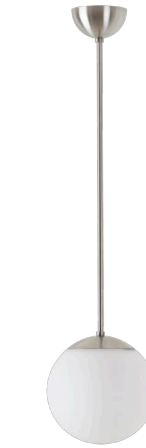

ADRIA P1

Product code: ADR60533

Type: LED-5L05E500Z11/092/a4 NB 4K#

Short description of the luminaire: Stainless brushed pendant LED light ON/OFF with TRIPLEX OPAL glass shade.

Technical

Types of luminaires	Classic on/off
Mounting type	Suspended - rod
Base material	stainless steel steel
Shade material	three-layer glass TRIPLEX OPAL
Base color	brushed stainless steel
Shade color	white
Holding the shade	steel holder
Mounting location	ceiling
Width	200 mm
Length	200 mm
Height	200 mm
Diameter	ø 200 mm
Hinge length	800 mm
mounting holes (diameter)	none
Installation wire (diameter)	none
Energy Class	D
Impact strength	IK01
Operating temperature	from -20°C to +30°C

Electric

Power consumption	8 W
Ingress Protection	IP40
Socket	LED modul
terminal block	none
Automatic circuit breaker type B10A	50 pcs
Automatic circuit breaker type B16A	78 pcs
Automatic circuit breaker type C10A	84 pcs
Automatic circuit breaker type C16A	130 pcs

Luminous

Lum. flux of luminaire	1130 lm
Lum. flux of light source	1280 lm
Luminaire efficacy	141 lm/W
Temperature	4000 K
Rated life time LED L80/B10	100000 hours
CRI	Ra80
MacAdam	3
Blue light hazard	Risk group 0

Eulum data for calculation programs are available at www.osmont.cz.