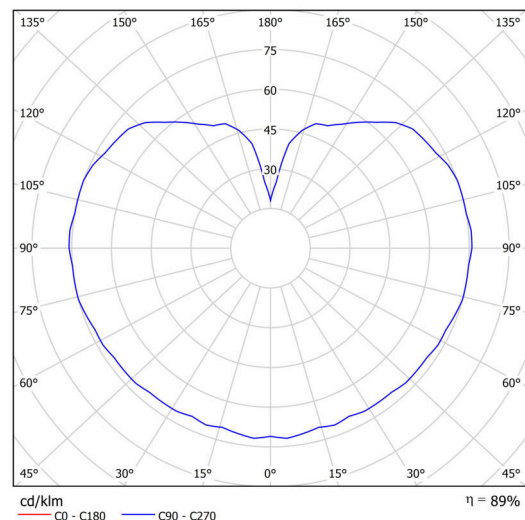

ADRIA P1

Product code: ADR60532

Type: LED-5L05E500Z11/092/a3 NB 4K#

Short description of the luminaire: Stainless brushed pendant LED light ON/OFF with TRIPLEX OPAL glass shade.

Technical

Types of luminaires	Classic on/off
Mounting type	Suspended - rod
Base material	stainless steel steel
Shade material	three-layer glass TRIPLEX OPAL
Base color	brushed stainless steel
Shade color	white
Holding the shade	steel holder
Mounting location	ceiling
Width	200 mm
Length	200 mm
Height	200 mm
Diameter	ø 200 mm
Hinge length	600 mm
mounting holes (diameter)	none
Installation wire (diameter)	none
Energy Class	D
Impact strength	IK01
Operating temperature	from -20°C to +30°C

Electric

Power consumption	8 W
Ingress Protection	IP40
Socket	LED modul
terminal block	none
Automatic circuit breaker type B10A	50 pcs
Automatic circuit breaker type B16A	78 pcs
Automatic circuit breaker type C10A	84 pcs
Automatic circuit breaker type C16A	130 pcs

Luminous

Lum. flux of luminaire	1130 lm
Lum. flux of light source	1280 lm
Luminaire efficacy	141 lm/W
Temperature	4000 K
Rated life time LED L80/B10	100000 hours
CRI	Ra80
MacAdam	3
Blue light hazard	Risk group 0

Eulum data for calculation programs are available at www.osmont.cz.