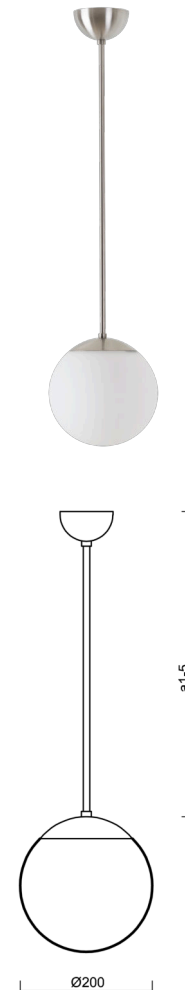

ADRIA P1

Product code: ADR60532

Type: LED-5L05E500Z11/092/a3 NB 4K#

Short description of the luminaire: Stainless brushed pendant LED light ON/OFF with TRIPLEX OPAL glass shade.

Technical

Types of luminaires	Classic on/off
Mounting type	Suspended - rod
Base material	stainless steel steel
Shade material	three-layer glass TRIPLEX OPAL
Base color	brushed stainless steel
Shade color	white
Holding the shade	steel holder
Mounting location	ceiling
Width	200 mm
Length	200 mm
Height	200 mm
Diameter	ø 200 mm
Hinge length	600 mm
mounting holes (diameter)	none
Installation wire (diameter)	none
Energy Class	D
Impact strength	IK01
Operating temperature	from -20°C to +30°C

Electric

Power consumption	8 W
Ingress Protection	IP40
Socket	LED modul
terminal block	none
Automatic circuit breaker type B10A	50 pcs
Automatic circuit breaker type B16A	78 pcs
Automatic circuit breaker type C10A	84 pcs
Automatic circuit breaker type C16A	130 pcs

Luminous

Lum. flux of luminaire	1130 lm
Lum. flux of light source	1280 lm
Luminaire efficacy	141 lm/W
Temperature	4000 K
Rated life time LED L80/B10	100000 hours
CRI	Ra80
MacAdam	3
Blue light hazard	Risk group 0

Eulum data for calculation programs are available at www.osmont.cz.