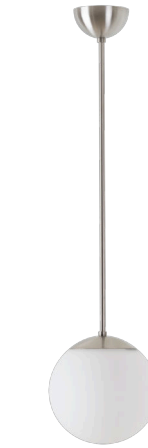

ADRIA P1

Product code: ADR60531

Type: LED-5L05E500Z11/092/a2 NB 4K#

Short description of the luminaire: Stainless brushed pendant LED light ON/OFF with TRIPLEX OPAL glass shade.

Technical

Types of luminaires	Classic on/off
Mounting type	Suspended - rod
Base material	stainless steel steel
Shade material	three-layer glass TRIPLEX OPAL
Base color	brushed stainless steel
Shade color	white
Holding the shade	steel holder
Mounting location	ceiling
Width	200 mm
Length	200 mm
Height	200 mm
Diameter	ø 200 mm
Hinge length	400 mm
mounting holes (diameter)	none
Installation wire (diameter)	none
Energy Class	D
Impact strength	IK01
Operating temperature	from -20°C to +30°C

Electric

Power consumption	8 W
Ingress Protection	IP40
Socket	LED modul
terminal block	none
Automatic circuit breaker type B10A	50 pcs
Automatic circuit breaker type B16A	78 pcs
Automatic circuit breaker type C10A	84 pcs
Automatic circuit breaker type C16A	130 pcs

Luminous

Lum. flux of luminaire	1130 lm
Lum. flux of light source	1280 lm
Luminaire efficacy	141 lm/W
Temperature	4000 K
Rated life time LED L80/B10	100000 hours
CRI	Ra80
MacAdam	3
Blue light hazard	Risk group 0

Eulum data for calculation programs are available at www.osmont.cz.