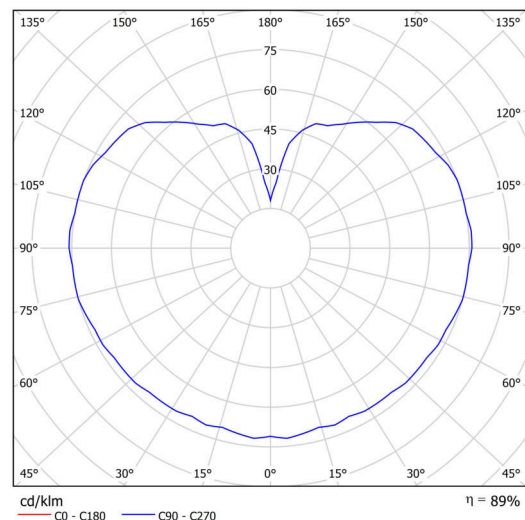

ADRIA P1

Product code: ADR60531

Type: LED-5L05E500Z11/092/a2 NB 4K#

Short description of the luminaire: Stainless brushed pendant LED light ON/OFF with TRIPLEX OPAL glass shade.

Technical

Types of luminaires	Classic on/off
Mounting type	Suspended - rod
Base material	stainless steel steel
Shade material	three-layer glass TRIPLEX OPAL
Base color	brushed stainless steel
Shade color	white
Holding the shade	steel holder
Mounting location	ceiling
Width	200 mm
Length	200 mm
Height	200 mm
Diameter	ø 200 mm
Hinge length	400 mm
mounting holes (diameter)	none
Installation wire (diameter)	none
Energy Class	D
Impact strength	IK01
Operating temperature	from -20°C to +30°C

Electric

Power consumption	8 W
Ingress Protection	IP40
Socket	LED modul
terminal block	none
Automatic circuit breaker type B10A	50 pcs
Automatic circuit breaker type B16A	78 pcs
Automatic circuit breaker type C10A	84 pcs
Automatic circuit breaker type C16A	130 pcs

Luminous

Lum. flux of luminaire	1130 lm
Lum. flux of light source	1280 lm
Luminaire efficacy	141 lm/W
Temperature	4000 K
Rated life time LED L80/B10	100000 hours
CRI	Ra80
MacAdam	3
Blue light hazard	Risk group 0

Eulum data for calculation programs are available at www.osmont.cz.