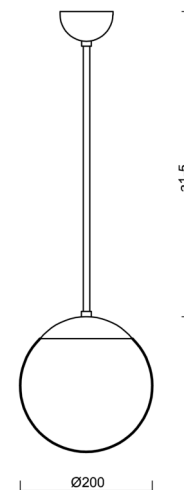

ADRIA P1

LED-5L05E500Z11/092/a2 NB 4K#

WWW.OSMONT.CZ

ADRIA P1

Product code: ADR60531

Type: LED-5L05E500Z11/092/a2 NB 4K#

Short description of the luminaire: Stainless brushed pendant LED light ON/OFF with TRIPLEX OPAL glass shade.

Technical

Types of luminaires	Classic on/off
Mounting type	Suspended - rod
Base material	stainless steel steel
Shade material	three-layer glass TRIPLEX OPAL
Base color	brushed stainless steel
Shade color	white
Holding the shade	steel holder
Mounting location	ceiling
Width	200 mm
Length	200 mm
Height	200 mm
Diameter	ø 200 mm
Hinge length	400 mm
mounting holes (diameter)	none
Installation wire (diameter)	none
Energy Class	D
Impact strength	IK01
Operating temperature	from -20°C to +30°C

Eulum data for calculation programs are available at www.osmont.cz.

TECHNICAL SHEET

Logistic

EAN	8591728052102
Weight NTTO	1.65 Kg
Weight BTTO	2.25 Kg
Number of cartons	2 pcs
Package volume	0.02 m ³
Package 1 width	0.21 m
Package 1 length	0.21 m
Package 1 height	0.205 m
Warranty*	60 months