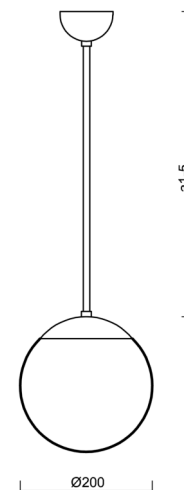

ADRIA P1

LED-5L05E500Z11/092/a1 NB 4K#

WWW.OSMONT.CZ

ADRIA P1

Product code: ADR60530

Type: LED-5L05E500Z11/092/a1 NB 4K#

Short description of the luminaire: Stainless brushed pendant LED light ON/OFF with TRIPLEX OPAL glass shade.

Technical

Types of luminaires	Classic on/off
Mounting type	Suspended - rod
Base material	stainless steel steel
Shade material	three-layer glass TRIPLEX OPAL
Base color	brushed stainless steel
Shade color	white
Holding the shade	steel holder
Mounting location	ceiling
Width	200 mm
Length	200 mm
Height	200 mm
Diameter	ø 200 mm
Hinge length	200 mm
mounting holes (diameter)	none
Installation wire (diameter)	none
Energy Class	D
Impact strength	IK01
Operating temperature	from -20°C to +30°C

Eulum data for calculation programs are available at www.osmont.cz.

TECHNICAL SHEET

Logistic

EAN	8591728052096
Weight NTTO	1.6 Kg
Weight BTTO	2.2 Kg
Number of cartons	2 pcs
Package volume	0.02 m ³
Package 1 width	0.21 m
Package 1 length	0.21 m
Package 1 height	0.205 m
Warranty*	60 months