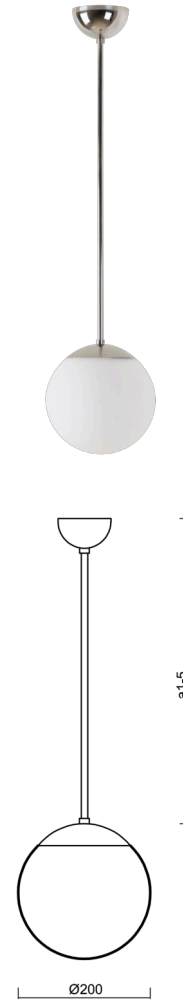

ADRIA P1

Product code: ADR60528

Type: LED-5L05E500Z11/092/a4 NL 4K#

Short description of the luminaire: Stainless polished pendant LED light ON/OFF with TRIPLEX OPAL glass shade.

Technical

Types of luminaires	Classic on/off
Mounting type	Suspended - rod
Base material	stainless steel steel
Shade material	three-layer glass TRIPLEX OPAL
Base color	polished stainless steel
Shade color	white
Holding the shade	steel holder
Mounting location	ceiling
Width	200 mm
Length	200 mm
Height	200 mm
Diameter	ø 200 mm
Hinge length	800 mm
mounting holes (diameter)	none
Installation wire (diameter)	none
Energy Class	D
Impact strength	IK01
Operating temperature	from -20°C to +30°C

Electric

Power consumption	8 W
Ingress Protection	IP40
Socket	LED modul
terminal block	none
Automatic circuit breaker type B10A	50 pcs
Automatic circuit breaker type B16A	78 pcs
Automatic circuit breaker type C10A	84 pcs
Automatic circuit breaker type C16A	130 pcs

Luminous

Lum. flux of luminaire	1130 lm
Lum. flux of light source	1280 lm
Luminaire efficacy	141 lm/W
Temperature	4000 K
Rated life time LED L80/B10	100000 hours
CRI	Ra80
MacAdam	3
Blue light hazard	Risk group 0

Eulum data for calculation programs are available at www.osmont.cz.