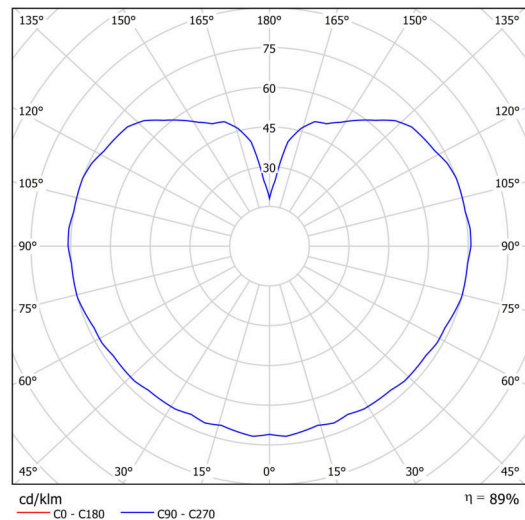

Technical

Types of luminaires	Classic on/off
Mounting type	Suspended - rod
Base material	stainless steel steel
Shade material	three-layer glass TRIPLEX OPAL
Base color	polished stainless steel
Shade color	white
Holding the shade	steel holder
Mounting location	ceiling
Width	200 mm
Length	200 mm
Height	200 mm
Diameter	ø 200 mm
Hinge length	800 mm
mounting holes (diameter)	none
Installation wire (diameter)	none
Energy Class	D
Impact strength	IK01
Operating temperature	from -20°C to +30°C

Luminous

Lum. flux of luminaire	1130 lm
Lum. flux of light source	1280 lm
Luminaire efficacy	141 lm/W
Temperature	4000 K
Rated life time LED L80/B10	100000 hours
CRI	Ra80
MacAdam	3
Blue light hazard	Risk group 0