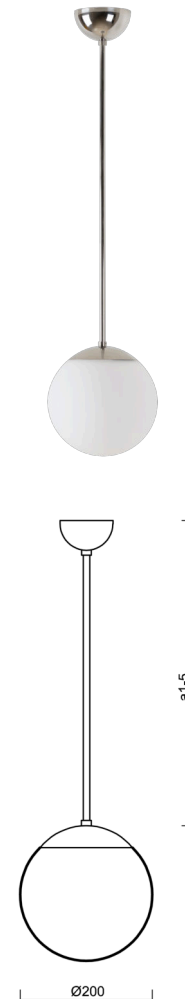

ADRIA P1

Product code: ADR60527

Type: LED-5L05E500Z11/092/a3 NL 4K#

Short description of the luminaire: Stainless polished pendant LED light ON/OFF with TRIPLEX OPAL glass shade.

Technical

Types of luminaires	Classic on/off
Mounting type	Suspended - rod
Base material	stainless steel steel
Shade material	three-layer glass TRIPLEX OPAL
Base color	polished stainless steel
Shade color	white
Holding the shade	steel holder
Mounting location	ceiling
Width	200 mm
Length	200 mm
Height	200 mm
Diameter	ø 200 mm
Hinge length	600 mm
mounting holes (diameter)	none
Installation wire (diameter)	none
Energy Class	D
Impact strength	IK01
Operating temperature	from -20°C to +30°C

Electric

Power consumption	8 W
Ingress Protection	IP40
Socket	LED modul
terminal block	none
Automatic circuit breaker type B10A	50 pcs
Automatic circuit breaker type B16A	78 pcs
Automatic circuit breaker type C10A	84 pcs
Automatic circuit breaker type C16A	130 pcs

Luminous

Lum. flux of luminaire	1130 lm
Lum. flux of light source	1280 lm
Luminaire efficacy	141 lm/W
Temperature	4000 K
Rated life time LED L80/B10	100000 hours
CRI	Ra80
MacAdam	3
Blue light hazard	Risk group 0

Eulum data for calculation programs are available at www.osmont.cz.