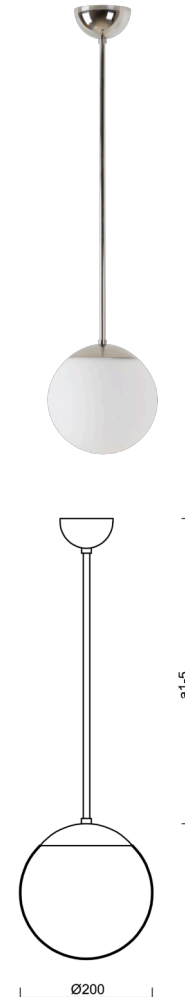

ADRIA P1

LED-5L05E500Z11/092/a2 NL 4K#

WWW.OSMONT.CZ

ADRIA P1

Product code: ADR60526

Type: LED-5L05E500Z11/092/a2 NL 4K#

Short description of the luminaire: Stainless polished pendant LED light ON/OFF with TRIPLEX OPAL glass shade.

Technical

Types of luminaires	Classic on/off
Mounting type	Suspended - rod
Base material	stainless steel steel
Shade material	three-layer glass TRIPLEX OPAL
Base color	polished stainless steel
Shade color	white
Holding the shade	steel holder
Mounting location	ceiling
Width	200 mm
Length	200 mm
Height	200 mm
Diameter	ø 200 mm
Hinge length	400 mm
mounting holes (diameter)	none
Installation wire (diameter)	none
Energy Class	D
Impact strength	IK01
Operating temperature	from -20°C to +30°C

Electric

Power consumption	8 W
Ingress Protection	IP40
Socket	LED modul
terminal block	none
Automatic circuit breaker type B10A	50 pcs
Automatic circuit breaker type B16A	78 pcs
Automatic circuit breaker type C10A	84 pcs
Automatic circuit breaker type C16A	130 pcs

Luminous

Lum. flux of luminaire	1130 lm
Lum. flux of light source	1280 lm
Luminaire efficacy	141 lm/W
Temperature	4000 K
Rated life time LED L80/B10	100000 hours
CRI	Ra80
MacAdam	3
Blue light hazard	Risk group 0