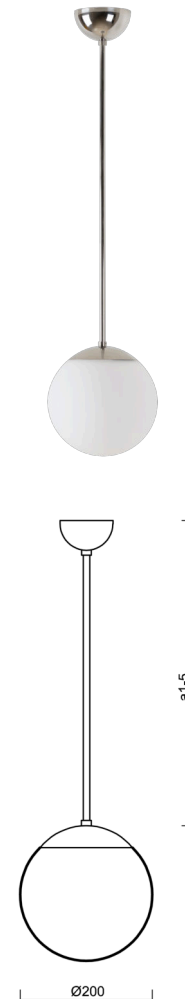

ADRIA P1

Product code: ADR60525

Type: LED-5L05E500Z11/092/a1 NL 4K#

Short description of the luminaire: Stainless polished pendant LED light ON/OFF with TRIPLEX OPAL glass shade.

Technical

Types of luminaires	Classic on/off
Mounting type	Suspended - rod
Base material	stainless steel steel
Shade material	three-layer glass TRIPLEX OPAL
Base color	polished stainless steel
Shade color	white
Holding the shade	steel holder
Mounting location	ceiling
Width	200 mm
Length	200 mm
Height	200 mm
Diameter	ø 200 mm
Hinge length	200 mm
mounting holes (diameter)	none
Installation wire (diameter)	none
Energy Class	D
Impact strength	IK01
Operating temperature	from -20°C to +30°C

Electric

Power consumption	8 W
Ingress Protection	IP40
Socket	LED modul
terminal block	none
Automatic circuit breaker type B10A	50 pcs
Automatic circuit breaker type B16A	78 pcs
Automatic circuit breaker type C10A	84 pcs
Automatic circuit breaker type C16A	130 pcs

Luminous

Lum. flux of luminaire	1130 lm
Lum. flux of light source	1280 lm
Luminaire efficacy	141 lm/W
Temperature	4000 K
Rated life time LED L80/B10	100000 hours
CRI	Ra80
MacAdam	3
Blue light hazard	Risk group 0

Eulum data for calculation programs are available at www.osmont.cz.