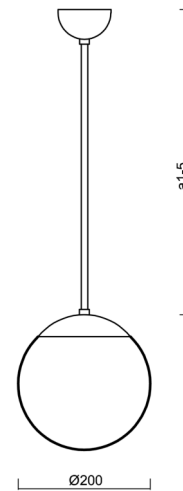

ADRIA P1

LED-5L05E500Z11/092/a4 MS 4K#

WWW.OSMONT.CZ

ADRIA P1

Product code: ADR60523

Type: LED-5L05E500Z11/092/a4 MS 4K#

Short description of the luminaire: Brass pendant LED light ON/OFF with TRIPLEX OPAL glass shade.

Technical

Types of luminaires	Classic on/off
Mounting type	Suspended - rod
Base material	brass
Shade material	three-layer glass TRIPLEX OPAL
Base color	polished brass
Shade color	white
Holding the shade	steel holder
Mounting location	ceiling
Width	200 mm
Length	200 mm
Height	200 mm
Diameter	ø 200 mm
Hinge length	800 mm
mounting holes (diameter)	none
Installation wire (diameter)	none
Energy Class	D
Impact strength	IK01
Operating temperature	from -20°C to +30°C

Eulum data for calculation programs are available at www.osmont.cz.

Logistic

EAN	8591728052027
Weight NTTO	1.75 Kg
Weight BTTO	2.35 Kg
Number of cartons	2 pcs
Package volume	0.02 m ³
Package 1 width	0.21 m
Package 1 length	0.21 m
Package 1 height	0.205 m
Warranty*	60 months