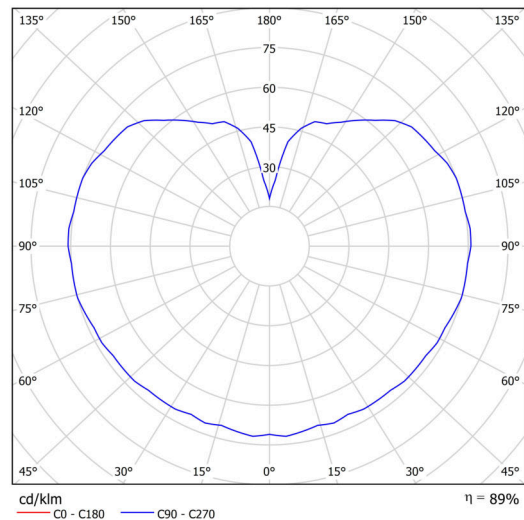

Technical

Types of luminaires	Classic on/off
Mounting type	Suspended - rod
Base material	brass
Shade material	three-layer glass TRIPLEX OPAL
Base color	polished brass
Shade color	white
Holding the shade	steel holder
Mounting location	ceiling
Width	200 mm
Length	200 mm
Height	200 mm
Diameter	ø 200 mm
Hinge length	800 mm
mounting holes (diameter)	none
Installation wire (diameter)	none
Energy Class	D
Impact strength	IK01
Operating temperature	from -20°C to +30°C

Luminous

Lum. flux of luminaire	1130 lm
Lum. flux of light source	1280 lm
Luminaire efficacy	141 lm/W
Temperature	4000 K
Rated life time LED L80/B10	100000 hours
CRI	Ra80
MacAdam	3
Blue light hazard	Risk group 0