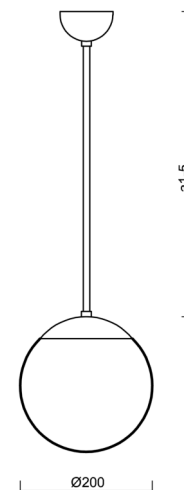

ADRIA P1

LED-5L05E500Z11/092/a3 MS 4K#

WWW.OSMONT.CZ

ADRIA P1

Product code: ADR60522

Type: LED-5L05E500Z11/092/a3 MS 4K#

Short description of the luminaire: Brass pendant LED light ON/OFF with TRIPLEX OPAL glass shade.

Technical

Types of luminaires	Classic on/off
Mounting type	Suspended - rod
Base material	brass
Shade material	three-layer glass TRIPLEX OPAL
Base color	polished brass
Shade color	white
Holding the shade	steel holder
Mounting location	ceiling
Width	200 mm
Length	200 mm
Height	200 mm
Diameter	ø 200 mm
Hinge length	600 mm
mounting holes (diameter)	none
Installation wire (diameter)	none
Energy Class	D
Impact strength	IK01
Operating temperature	from -20°C to +30°C

Eulum data for calculation programs are available at www.osmont.cz.

Logistic

EAN	8591728052010
Weight NTTO	1.7 Kg
Weight BTTO	2.3 Kg
Number of cartons	2 pcs
Package volume	0.02 m ³
Package 1 width	0.21 m
Package 1 length	0.21 m
Package 1 height	0.205 m
Warranty*	60 months