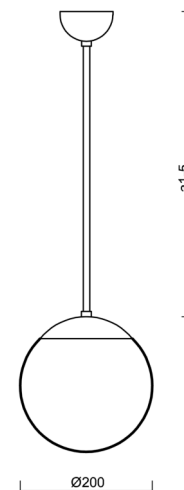

ADRIA P1

LED-5L05E500Z11/092/a2 MS 4K#

WWW.OSMONT.CZ

ADRIA P1

Product code: ADR60521

Type: LED-5L05E500Z11/092/a2 MS 4K#

Short description of the luminaire: Brass pendant LED light ON/OFF with TRIPLEX OPAL glass shade.

Technical

Types of luminaires	Classic on/off
Mounting type	Suspended - rod
Base material	brass
Shade material	three-layer glass TRIPLEX OPAL
Base color	polished brass
Shade color	white
Holding the shade	steel holder
Mounting location	ceiling
Width	200 mm
Length	200 mm
Height	200 mm
Diameter	ø 200 mm
Hinge length	400 mm
mounting holes (diameter)	none
Installation wire (diameter)	none
Energy Class	D
Impact strength	IK01
Operating temperature	from -20°C to +30°C

Eulum data for calculation programs are available at www.osmont.cz.

TECHNICAL SHEET

Logistic

EAN	8591728052003
Weight NTTO	1.65 Kg
Weight BTTO	2.25 Kg
Number of cartons	2 pcs
Package volume	0.02 m ³
Package 1 width	0.21 m
Package 1 length	0.21 m
Package 1 height	0.205 m
Warranty*	60 months