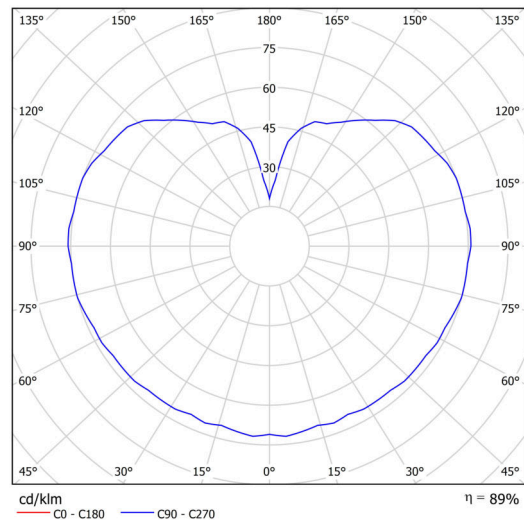

ADRIA P1

Product code: ADR60520

Type: LED-5L05E500Z11/092/a1 MS 4K#

Short description of the luminaire: Brass pendant LED light ON/OFF with TRIPLEX OPAL glass shade.

Technical

Types of luminaires	Classic on/off
Mounting type	Suspended - rod
Base material	brass
Shade material	three-layer glass TRIPLEX OPAL
Base color	polished brass
Shade color	white
Holding the shade	steel holder
Mounting location	ceiling
Width	200 mm
Length	200 mm
Height	200 mm
Diameter	ø 200 mm
Hinge length	200 mm
mounting holes (diameter)	none
Installation wire (diameter)	none
Energy Class	D
Impact strength	IK01
Operating temperature	from -20°C to +30°C

Electric

Power consumption	8 W
Ingress Protection	IP40
Socket	LED modul
terminal block	none
Automatic circuit breaker type B10A	50 pcs
Automatic circuit breaker type B16A	78 pcs
Automatic circuit breaker type C10A	84 pcs
Automatic circuit breaker type C16A	130 pcs

Luminous

Lum. flux of luminaire	1130 lm
Lum. flux of light source	1280 lm
Luminaire efficacy	141 lm/W
Temperature	4000 K
Rated life time LED L80/B10	100000 hours
CRI	Ra80
MacAdam	3
Blue light hazard	Risk group 0

Eulum data for calculation programs are available at www.osmont.cz.