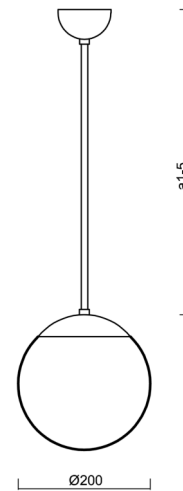

# ADRIA P1

Product code: ADR60520

Type: LED-5L05E500Z11/092/a1 MS 4K#

Short description of the luminaire: Brass pendant LED light ON/OFF with TRIPLEX OPAL glass shade.

## Technical

Types of luminaires	Classic on/off
Mounting type	Suspended - rod
Base material	brass
Shade material	three-layer glass TRIPLEX OPAL
Base color	polished brass
Shade color	white
Holding the shade	steel holder
Mounting location	ceiling
Width	200 mm
Length	200 mm
Height	200 mm
Diameter	ø 200 mm
Hinge length	200 mm
mounting holes (diameter)	none
Installation wire (diameter)	none
Energy Class	D
Impact strength	IK01
Operating temperature	from -20°C to +30°C

Eulum data for calculation programs are available at [www.osmont.cz](http://www.osmont.cz).

Logistic

EAN	8591728051990
Weight NTTO	1.6 Kg
Weight BTTO	2.2 Kg
Number of cartons	2 pcs
Package volume	0.02 m <sup>3</sup>
Package 1 width	0.21 m
Package 1 length	0.21 m
Package 1 height	0.205 m
Warranty*	60 months