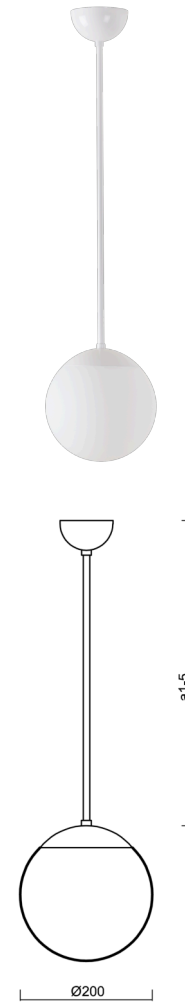

ADRIA P1

Product code: ADR60519

Type: LED-5L05E500Z11/092/a5 B 4K#

Short description of the luminaire: White pendant LED light ON/OFF with TRIPLEX OPAL glass shade.

Technical

Types of luminaires	Classic on/off
Mounting type	Suspended - rod
Base material	steel
Shade material	three-layer glass TRIPLEX OPAL
Base color	white Ral9003
Shade color	white
Holding the shade	steel holder
Mounting location	ceiling
Width	200 mm
Length	200 mm
Height	200 mm
Diameter	ø 200 mm
Hinge length	1000 mm
mounting holes (diameter)	none
Installation wire (diameter)	none
Energy Class	D
Impact strength	IK01
Operating temperature	from -20°C to +30°C

Electric

Power consumption	8 W
Ingress Protection	IP40
Socket	LED modul
terminal block	none
Automatic circuit breaker type B10A	50 pcs
Automatic circuit breaker type B16A	78 pcs
Automatic circuit breaker type C10A	84 pcs
Automatic circuit breaker type C16A	130 pcs

Luminous

Lum. flux of luminaire	1130 lm
Lum. flux of light source	1280 lm
Luminaire efficacy	141 lm/W
Temperature	4000 K
Rated life time LED L80/B10	100000 hours
CRI	Ra80
MacAdam	3
Blue light hazard	Risk group 0

Eulum data for calculation programs are available at www.osmont.cz.