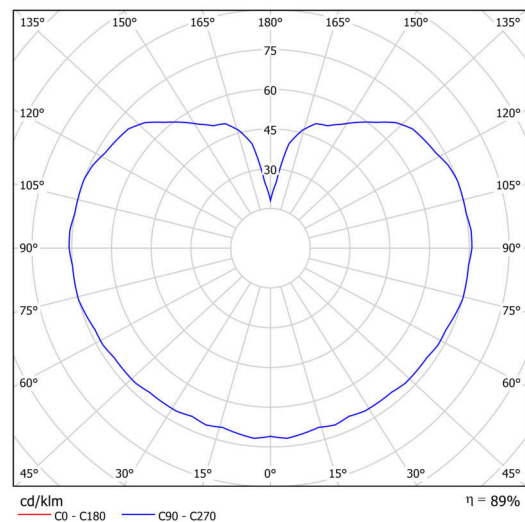

Technical

Types of luminaires	Classic on/off
Mounting type	Suspended - rod
Base material	steel
Shade material	three-layer glass TRIPLEX OPAL
Base color	white Ral9003
Shade color	white
Holding the shade	steel holder
Mounting location	ceiling
Width	200 mm
Length	200 mm
Height	200 mm
Diameter	ø 200 mm
Hinge length	1000 mm
mounting holes (diameter)	none
Installation wire (diameter)	none
Energy Class	D
Impact strength	IK01
Operating temperature	from -20°C to +30°C

Luminous

Lum. flux of luminaire	1130 lm
Lum. flux of light source	1280 lm
Luminaire efficacy	141 lm/W
Temperature	4000 K
Rated life time LED L80/B10	100000 hours
CRI	Ra80
MacAdam	3
Blue light hazard	Risk group 0