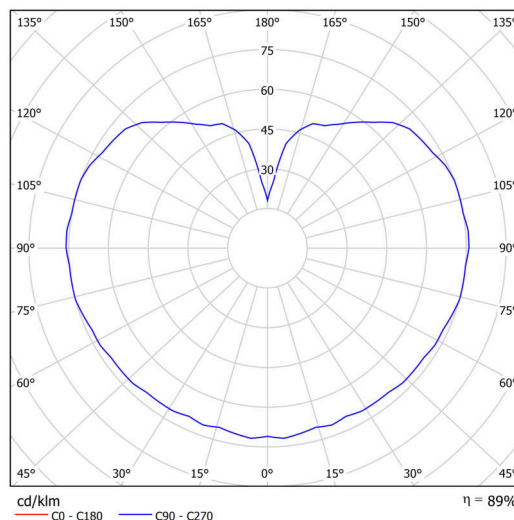

Technical

Types of luminaires	Classic on/off
Mounting type	Suspended - rod
Base material	steel
Shade material	three-layer glass TRIPLEX OPAL
Base color	white Ral9003
Shade color	white
Holding the shade	steel holder
Mounting location	ceiling
Width	200 mm
Length	200 mm
Height	200 mm
Diameter	ø 200 mm
Hinge length	800 mm
mounting holes (diameter)	none
Installation wire (diameter)	none
Energy Class	D
Impact strength	IK01
Operating temperature	from -20°C to +30°C

Luminous

Lum. flux of luminaire	1130 lm
Lum. flux of light source	1280 lm
Luminaire efficacy	141 lm/W
Temperature	4000 K
Rated life time LED L80/B10	100000 hours
CRI	Ra80
MacAdam	3
Blue light hazard	Risk group 0