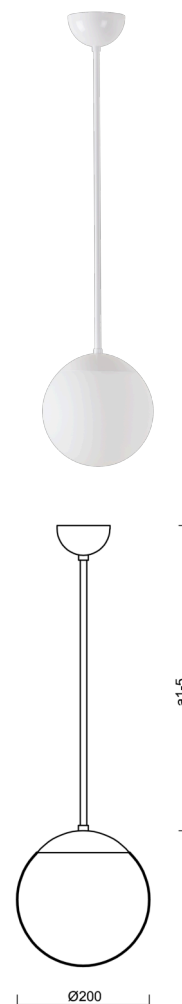

ADRIA P1

Product code: ADR60518

Type: LED-5L05E500Z11/092/a4 B 4K#

Short description of the luminaire: White pendant LED light ON/OFF with TRIPLEX OPAL glass shade.

Technical

Types of luminaires	Classic on/off
Mounting type	Suspended - rod
Base material	steel
Shade material	three-layer glass TRIPLEX OPAL
Base color	white Ral9003
Shade color	white
Holding the shade	steel holder
Mounting location	ceiling
Width	200 mm
Length	200 mm
Height	200 mm
Diameter	ø 200 mm
Hinge length	800 mm
mounting holes (diameter)	none
Installation wire (diameter)	none
Energy Class	D
Impact strength	IK01
Operating temperature	from -20°C to +30°C

Electric

Power consumption	8 W
Ingress Protection	IP40
Socket	LED modul
terminal block	none
Automatic circuit breaker type B10A	50 pcs
Automatic circuit breaker type B16A	78 pcs
Automatic circuit breaker type C10A	84 pcs
Automatic circuit breaker type C16A	130 pcs

Luminous

Lum. flux of luminaire	1130 lm
Lum. flux of light source	1280 lm
Luminaire efficacy	141 lm/W
Temperature	4000 K
Rated life time LED L80/B10	100000 hours
CRI	Ra80
MacAdam	3
Blue light hazard	Risk group 0

Eulum data for calculation programs are available at www.osmont.cz.