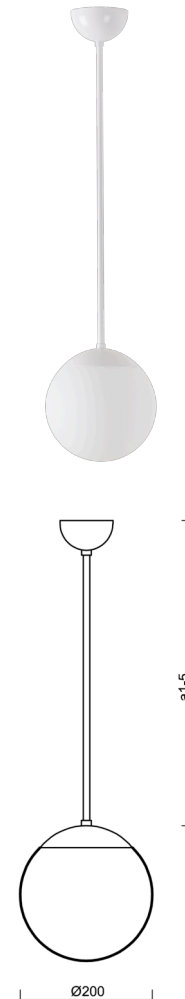

ADRIA P1

Product code: ADR60517

Type: LED-5L05E500Z11/092/a3 B 4K#

Short description of the luminaire: White pendant LED light ON/OFF with TRIPLEX OPAL glass shade.

Technical

Types of luminaires	Classic on/off
Mounting type	Suspended - rod
Base material	steel
Shade material	three-layer glass TRIPLEX OPAL
Base color	white Ral9003
Shade color	white
Holding the shade	steel holder
Mounting location	ceiling
Width	200 mm
Length	200 mm
Height	200 mm
Diameter	ø 200 mm
Hinge length	600 mm
mounting holes (diameter)	none
Installation wire (diameter)	none
Energy Class	D
Impact strength	IK01
Operating temperature	from -20°C to +30°C

Electric

Power consumption	8 W
Ingress Protection	IP40
Socket	LED modul
terminal block	none
Automatic circuit breaker type B10A	50 pcs
Automatic circuit breaker type B16A	78 pcs
Automatic circuit breaker type C10A	84 pcs
Automatic circuit breaker type C16A	130 pcs

Luminous

Lum. flux of luminaire	1130 lm
Lum. flux of light source	1280 lm
Luminaire efficacy	141 lm/W
Temperature	4000 K
Rated life time LED L80/B10	100000 hours
CRI	Ra80
MacAdam	3
Blue light hazard	Risk group 0

Eulum data for calculation programs are available at www.osmont.cz.