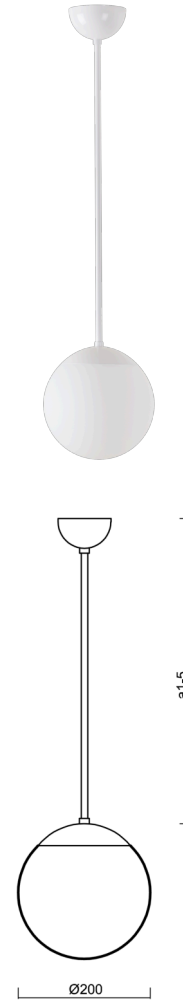

ADRIA P1

Product code: ADR60516

Type: LED-5L05E500Z11/092/a2 B 4K#

Short description of the luminaire: White pendant LED light ON/OFF with TRIPLEX OPAL glass shade.

Technical

Types of luminaires	Classic on/off
Mounting type	Suspended - rod
Base material	steel
Shade material	three-layer glass TRIPLEX OPAL
Base color	white Ral9003
Shade color	white
Holding the shade	steel holder
Mounting location	ceiling
Width	200 mm
Length	200 mm
Height	200 mm
Diameter	ø 200 mm
Hinge length	400 mm
mounting holes (diameter)	none
Installation wire (diameter)	none
Energy Class	D
Impact strength	IK01
Operating temperature	from -20°C to +30°C

Electric

Power consumption	8 W
Ingress Protection	IP40
Socket	LED modul
terminal block	none
Automatic circuit breaker type B10A	50 pcs
Automatic circuit breaker type B16A	78 pcs
Automatic circuit breaker type C10A	84 pcs
Automatic circuit breaker type C16A	130 pcs

Luminous

Lum. flux of luminaire	1130 lm
Lum. flux of light source	1280 lm
Luminaire efficacy	141 lm/W
Temperature	4000 K
Rated life time LED L80/B10	100000 hours
CRI	Ra80
MacAdam	3
Blue light hazard	Risk group 0

Eulum data for calculation programs are available at www.osmont.cz.