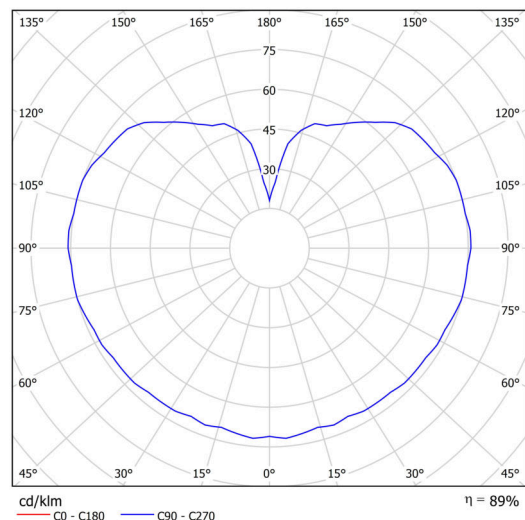

Technical

Types of luminaires	Classic on/off
Mounting type	Suspended - rod
Base material	steel
Shade material	three-layer glass TRIPLEX OPAL
Base color	white Ral9003
Shade color	white
Holding the shade	steel holder
Mounting location	ceiling
Width	200 mm
Length	200 mm
Height	200 mm
Diameter	ø 200 mm
Hinge length	400 mm
mounting holes (diameter)	none
Installation wire (diameter)	none
Energy Class	D
Impact strength	IK01
Operating temperature	from -20°C to +30°C

Luminous

Lum. flux of luminaire	1130 lm
Lum. flux of light source	1280 lm
Luminaire efficacy	141 lm/W
Temperature	4000 K
Rated life time LED L80/B10	100000 hours
CRI	Ra80
MacAdam	3
Blue light hazard	Risk group 0