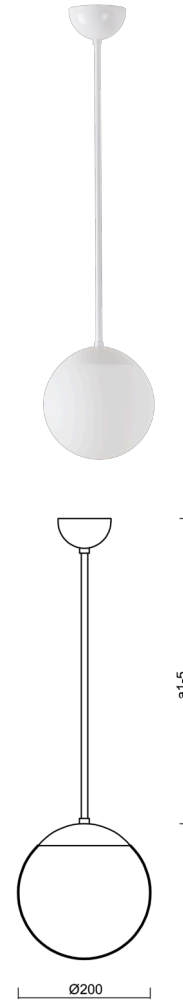

ADRIA P1

Product code: ADR60515

Type: LED-5L05E500Z11/092/a1 B 4K#

Short description of the luminaire: White pendant LED light ON/OFF with TRIPLEX OPAL glass shade.

Technical

Types of luminaires	Classic on/off
Mounting type	Suspended - rod
Base material	steel
Shade material	three-layer glass TRIPLEX OPAL
Base color	white Ral9003
Shade color	white
Holding the shade	steel holder
Mounting location	ceiling
Width	200 mm
Length	200 mm
Height	200 mm
Diameter	ø 200 mm
Hinge length	200 mm
mounting holes (diameter)	none
Installation wire (diameter)	none
Energy Class	D
Impact strength	IK01
Operating temperature	from -20°C to +30°C

Electric

Power consumption	8 W
Ingress Protection	IP40
Socket	LED modul
terminal block	none
Automatic circuit breaker type B10A	50 pcs
Automatic circuit breaker type B16A	78 pcs
Automatic circuit breaker type C10A	84 pcs
Automatic circuit breaker type C16A	130 pcs

Luminous

Lum. flux of luminaire	1130 lm
Lum. flux of light source	1280 lm
Luminaire efficacy	141 lm/W
Temperature	4000 K
Rated life time LED L80/B10	100000 hours
CRI	Ra80
MacAdam	3
Blue light hazard	Risk group 0

Eulum data for calculation programs are available at www.osmont.cz.