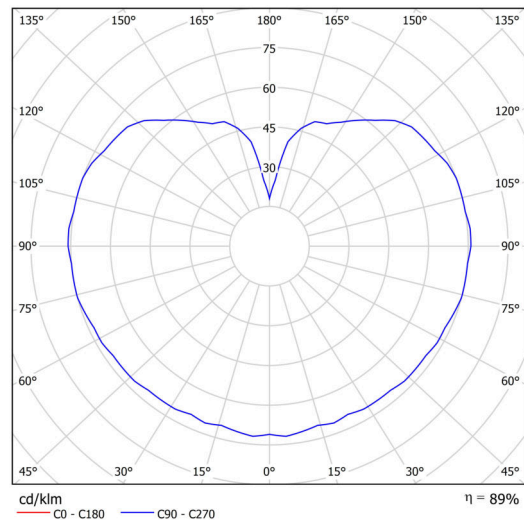

ADRIA P1

Product code: ADR60515

Type: LED-5L05E500Z11/092/a1 B 4K#

Short description of the luminaire: White pendant LED light ON/OFF with TRIPLEX OPAL glass shade.

Technical

Types of luminaires	Classic on/off
Mounting type	Suspended - rod
Base material	steel
Shade material	three-layer glass TRIPLEX OPAL
Base color	white Ral9003
Shade color	white
Holding the shade	steel holder
Mounting location	ceiling
Width	200 mm
Length	200 mm
Height	200 mm
Diameter	ø 200 mm
Hinge length	200 mm
mounting holes (diameter)	none
Installation wire (diameter)	none
Energy Class	D
Impact strength	IK01
Operating temperature	from -20°C to +30°C

Electric

Power consumption	8 W
Ingress Protection	IP40
Socket	LED modul
terminal block	none
Automatic circuit breaker type B10A	50 pcs
Automatic circuit breaker type B16A	78 pcs
Automatic circuit breaker type C10A	84 pcs
Automatic circuit breaker type C16A	130 pcs

Luminous

Lum. flux of luminaire	1130 lm
Lum. flux of light source	1280 lm
Luminaire efficacy	141 lm/W
Temperature	4000 K
Rated life time LED L80/B10	100000 hours
CRI	Ra80
MacAdam	3
Blue light hazard	Risk group 0

Eulum data for calculation programs are available at www.osmont.cz.