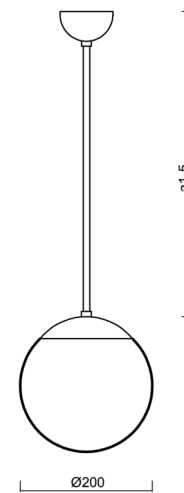

ADRIA P1

LED-5L05E500Z11/092/a1 NB 3K#

WWW.OSMONT.CZ

ADRIA P1

Product code: ADR60030

Type: LED-5L05E500Z11/092/a1 NB 3K#

Short description of the luminaire: Stainless brushed pendant LED light ON/OFF with TRIPLEX OPAL glass shade.

Technical

Types of luminaires	Classic on/off
Mounting type	Suspended - rod
Base material	stainless steel steel
Shade material	three-layer glass TRIPLEX OPAL
Base color	brushed stainless steel
Shade color	white
Holding the shade	steel holder
Mounting location	ceiling
Width	200 mm
Length	200 mm
Height	200 mm
Diameter	ø 200 mm
Hinge length	200 mm
mounting holes (diameter)	none
Installation wire (diameter)	none
Energy Class	D
Impact strength	IK01
Operating temperature	from -20°C to +30°C

Eulum data for calculation programs are available at www.osmont.cz.

Logistic

EAN	8591728310998
Weight NTTO	1.6 Kg
Weight BTTO	2.2 Kg
Number of cartons	2 pcs
Package volume	0.02 m ³
Package 1 width	0.21 m
Package 1 length	0.21 m
Package 1 height	0.205 m
Warranty*	60 months