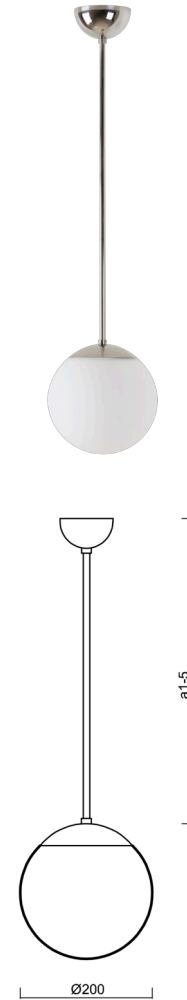

ADRIA P1

LED-5L05E500Z11/092/a1 NL 3K#

WWW.OSMONT.CZ

ADRIA P1

Product code: ADR60025

Type: LED-5L05E500Z11/092/a1 NL 3K#

Short description of the luminaire: Stainless steel polished | pendant LED light ON/OFF | TRIPLEX OPAL hand blown glass shade | rod pendant 20 cm |

Technical

Types of luminaires	Classic on/off
Mounting type	Suspended - rod
Base material	stainless steel steel
Shade material	three-layer glass TRIPLEX OPAL
Base color	polished stainless steel
Shade color	white
Holding the shade	steel holder
Mounting location	ceiling
Width	200 mm
Length	200 mm
Height	200 mm
Diameter	ø 200 mm
Hinge length	200 mm
mounting holes (diameter)	none
Cable entrance	none
Energy Class	D
Impact strength	IK01
Operating temperature	from -20°C to +30°C

Electric

Power consumption	8 W
Ingress Protection	IP40
Socket	LED modul
terminal block	none
Automatic circuit breaker type B10A	50 pcs
Automatic circuit breaker type B16A	78 pcs
Automatic circuit breaker type C10A	84 pcs
Automatic circuit breaker type C16A	130 pcs