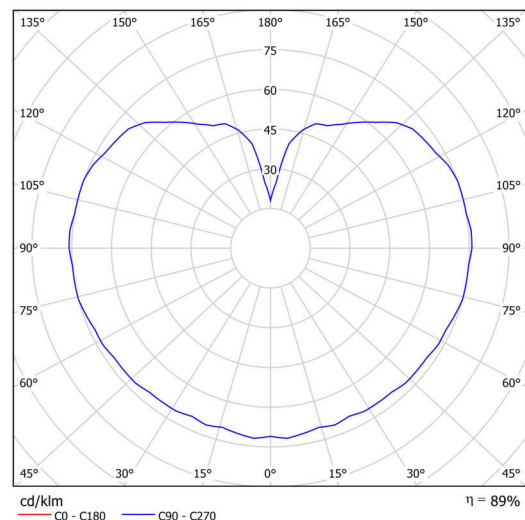

Technical

Types of luminaires	Classic on/off
Mounting type	Suspended - rod
Base material	stainless steel steel
Shade material	three-layer glass TRIPLEX OPAL
Base color	polished stainless steel
Shade color	white
Holding the shade	steel holder
Mounting location	ceiling
Width	200 mm
Length	200 mm
Height	200 mm
Diameter	ø 200 mm
Hinge length	200 mm
mounting holes (diameter)	none
Cable entrance	none
Energy Class	D
Impact strength	IK01
Operating temperature	from -20°C to +30°C

Luminous

Lum. flux of luminaire	1080 lm
Lum. flux of light source	1230 lm
Luminaire efficacy	135 lm/W
Temperature	3000 K
Rated life time LED L80/B10	100000 hours
CRI	Ra80
MacAdam	3
Blue light hazard	Risk group 0