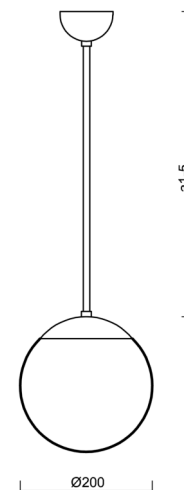

ADRIA P1

LED-5L05E500Z11/092/a5 MS 3K#

WWW.OSMONT.CZ

ADRIA P1

Product code: ADR60024

Type: LED-5L05E500Z11/092/a5 MS 3K#

Short description of the luminaire: Brass pendant LED light ON/OFF with TRIPLEX OPAL glass shade.

Technical

Types of luminaires	Classic on/off
Mounting type	Suspended - rod
Base material	brass
Shade material	three-layer glass TRIPLEX OPAL
Base color	polished brass
Shade color	white
Holding the shade	steel holder
Mounting location	ceiling
Width	200 mm
Length	200 mm
Height	200 mm
Diameter	ø 200 mm
Hinge length	1000 mm
mounting holes (diameter)	none
Installation wire (diameter)	none
Energy Class	D
Impact strength	IK01
Operating temperature	from -20°C to +30°C

Eulum data for calculation programs are available at www.osmont.cz.

Logistic

EAN	8591728305116
Weight NTTO	1.8 Kg
Weight BTTO	2.4 Kg
Number of cartons	2 pcs
Package volume	0.02 m ³
Package 1 width	0.21 m
Package 1 length	0.21 m
Package 1 height	0.205 m
Warranty*	60 months