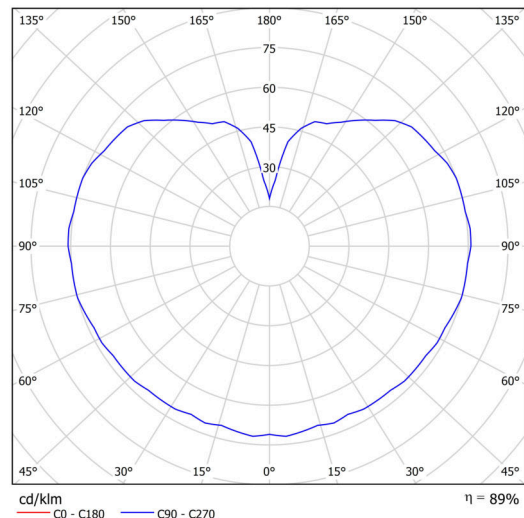

Technical

Types of luminaires	Classic on/off
Mounting type	Suspended - rod
Base material	brass
Shade material	three-layer glass TRIPLEX OPAL
Base color	polished brass
Shade color	white
Holding the shade	steel holder
Mounting location	ceiling
Width	200 mm
Length	200 mm
Height	200 mm
Diameter	ø 200 mm
Hinge length	800 mm
mounting holes (diameter)	none
Installation wire (diameter)	none
Energy Class	D
Impact strength	IK01
Operating temperature	from -20°C to +30°C

Luminous

Lum. flux of luminaire	1080 lm
Lum. flux of light source	1230 lm
Luminaire efficacy	135 lm/W
Temperature	3000 K
Rated life time LED L80/B10	100000 hours
CRI	Ra80
MacAdam	3
Blue light hazard	Risk group 0