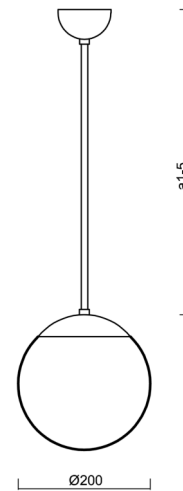

ADRIA P1

LED-5L05E500Z11/092/a4 MS 3K#

WWW.OSMONT.CZ

ADRIA P1

Product code: ADR60023

Type: LED-5L05E500Z11/092/a4 MS 3K#

Short description of the luminaire: Brass pendant LED light ON/OFF with TRIPLEX OPAL glass shade.

Technical

Types of luminaires	Classic on/off
Mounting type	Suspended - rod
Base material	brass
Shade material	three-layer glass TRIPLEX OPAL
Base color	polished brass
Shade color	white
Holding the shade	steel holder
Mounting location	ceiling
Width	200 mm
Length	200 mm
Height	200 mm
Diameter	ø 200 mm
Hinge length	800 mm
mounting holes (diameter)	none
Installation wire (diameter)	none
Energy Class	D
Impact strength	IK01
Operating temperature	from -20°C to +30°C

Eulum data for calculation programs are available at www.osmont.cz.

Logistic

EAN	8591728304096
Weight NTTO	1.75 Kg
Weight BTTO	2.35 Kg
Number of cartons	2 pcs
Package volume	0.02 m ³
Package 1 width	0.21 m
Package 1 length	0.21 m
Package 1 height	0.205 m
Warranty*	60 months