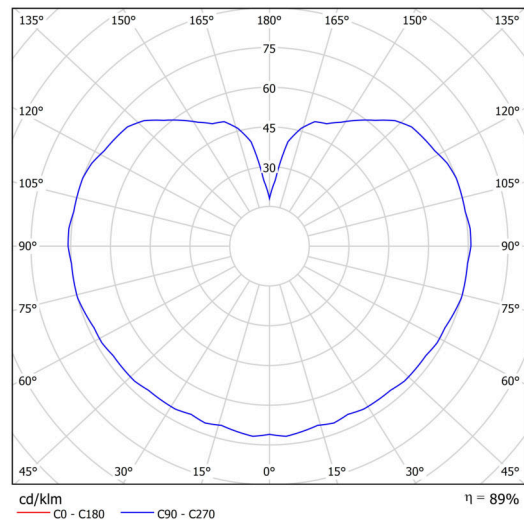

Technical

Types of luminaires	Classic on/off
Mounting type	Suspended - rod
Base material	brass
Shade material	three-layer glass TRIPLEX OPAL
Base color	polished brass
Shade color	white
Holding the shade	steel holder
Mounting location	ceiling
Width	200 mm
Length	200 mm
Height	200 mm
Diameter	ø 200 mm
Hinge length	400 mm
mounting holes (diameter)	none
Installation wire (diameter)	none
Energy Class	D
Impact strength	IK01
Operating temperature	from -20°C to +30°C

Luminous

Lum. flux of luminaire	1080 lm
Lum. flux of light source	1230 lm
Luminaire efficacy	135 lm/W
Temperature	3000 K
Rated life time LED L80/B10	100000 hours
CRI	Ra80
MacAdam	3
Blue light hazard	Risk group 0