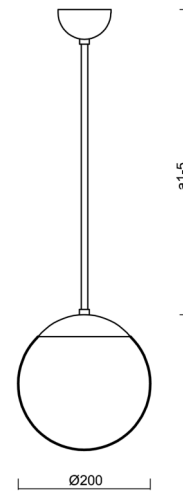

ADRIA P1

LED-5L05E500Z11/092/a2 MS 3K#

WWW.OSMONT.CZ

ADRIA P1

Product code: ADR60021

Type: LED-5L05E500Z11/092/a2 MS 3K#

Short description of the luminaire: Brass pendant LED light ON/OFF with TRIPLEX OPAL glass shade.

Technical

Types of luminaires	Classic on/off
Mounting type	Suspended - rod
Base material	brass
Shade material	three-layer glass TRIPLEX OPAL
Base color	polished brass
Shade color	white
Holding the shade	steel holder
Mounting location	ceiling
Width	200 mm
Length	200 mm
Height	200 mm
Diameter	ø 200 mm
Hinge length	400 mm
mounting holes (diameter)	none
Installation wire (diameter)	none
Energy Class	D
Impact strength	IK01
Operating temperature	from -20°C to +30°C

Eulum data for calculation programs are available at www.osmont.cz.

Logistic

EAN	8591728301835
Weight NTTO	1.65 Kg
Weight BTTO	2.25 Kg
Number of cartons	2 pcs
Package volume	0.02 m ³
Package 1 width	0.21 m
Package 1 length	0.21 m
Package 1 height	0.205 m
Warranty*	60 months