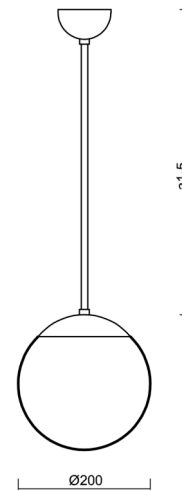

ADRIA P1

LED-5L05E500Z11/092/a1 MS 3K#

WWW.OSMONT.CZ

ADRIA P1

Product code: ADR60020

Type: LED-5L05E500Z11/092/a1 MS 3K#

Short description of the luminaire: Brass pendant LED light ON/OFF with TRIPLEX OPAL glass shade.

Technical

Types of luminaires	Classic on/off
Mounting type	Suspended - rod
Base material	brass
Shade material	three-layer glass TRIPLEX OPAL
Base color	polished brass
Shade color	white
Holding the shade	steel holder
Mounting location	ceiling
Width	200 mm
Length	200 mm
Height	200 mm
Diameter	ø 200 mm
Hinge length	200 mm
mounting holes (diameter)	none
Installation wire (diameter)	none
Energy Class	D
Impact strength	IK01
Operating temperature	from -20°C to +30°C

Eulum data for calculation programs are available at www.osmont.cz.

Logistic

EAN	8591728206710
Weight NTTO	1.6 Kg
Weight BTTO	2.2 Kg
Number of cartons	2 pcs
Package volume	0.02 m ³
Package 1 width	0.21 m
Package 1 length	0.21 m
Package 1 height	0.205 m
Warranty*	60 months