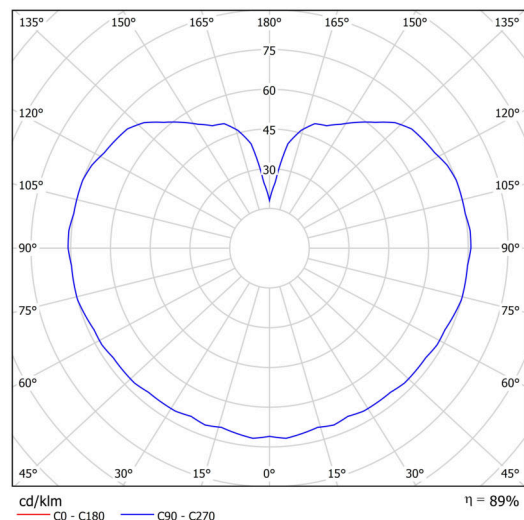

Technical

Types of luminaires	Classic on/off
Mounting type	Suspended - rod
Base material	steel
Shade material	three-layer glass TRIPLEX OPAL
Base color	white Ral9003
Shade color	white
Holding the shade	steel holder
Mounting location	ceiling
Width	200 mm
Length	200 mm
Height	200 mm
Diameter	ø 200 mm
Hinge length	800 mm
mounting holes (diameter)	none
Installation wire (diameter)	none
Energy Class	D
Impact strength	IK01
Operating temperature	from -20°C to +30°C

Luminous

Lum. flux of luminaire	1080 lm
Lum. flux of light source	1230 lm
Luminaire efficacy	135 lm/W
Temperature	3000 K
Rated life time LED L80/B10	100000 hours
CRI	Ra80
MacAdam	3
Blue light hazard	Risk group 0