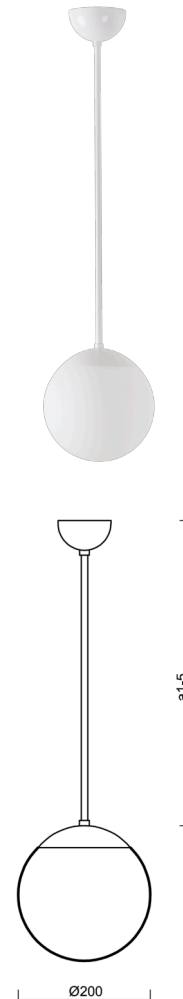

ADRIA P1

Product code: ADR60018

Type: LED-5L05E500Z11/092/a4 B 3K#

Short description of the luminaire: White pendant LED light ON/OFF with TRIPLEX OPAL glass shade.

Technical

Types of luminaires	Classic on/off
Mounting type	Suspended - rod
Base material	steel
Shade material	three-layer glass TRIPLEX OPAL
Base color	white Ral9003
Shade color	white
Holding the shade	steel holder
Mounting location	ceiling
Width	200 mm
Length	200 mm
Height	200 mm
Diameter	ø 200 mm
Hinge length	800 mm
mounting holes (diameter)	none
Installation wire (diameter)	none
Energy Class	D
Impact strength	IK01
Operating temperature	from -20°C to +30°C

Electric

Power consumption	8 W
Ingress Protection	IP40
Socket	LED modul
terminal block	none
Automatic circuit breaker type B10A	50 pcs
Automatic circuit breaker type B16A	78 pcs
Automatic circuit breaker type C10A	84 pcs
Automatic circuit breaker type C16A	130 pcs

Luminous

Lum. flux of luminaire	1080 lm
Lum. flux of light source	1230 lm
Luminaire efficacy	135 lm/W
Temperature	3000 K
Rated life time LED L80/B10	100000 hours
CRI	Ra80
MacAdam	3
Blue light hazard	Risk group 0

Eulum data for calculation programs are available at www.osmont.cz.