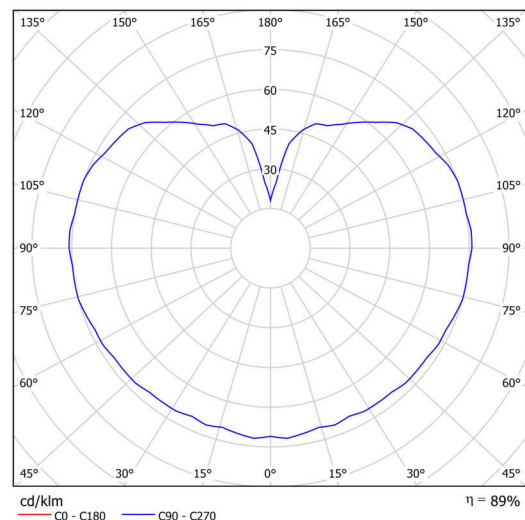

Technical

Types of luminaires	Classic on/off
Mounting type	Suspended - rod
Base material	steel
Shade material	three-layer glass TRIPLEX OPAL
Base color	white Ral9003
Shade color	white
Holding the shade	steel holder
Mounting location	ceiling
Width	200 mm
Length	200 mm
Height	200 mm
Diameter	ø 200 mm
Hinge length	200 mm
mounting holes (diameter)	none
Installation wire (diameter)	none
Energy Class	D
Impact strength	IK01
Operating temperature	from -20°C to +30°C

Luminous

Lum. flux of luminaire	1080 lm
Lum. flux of light source	1230 lm
Luminaire efficacy	135 lm/W
Temperature	3000 K
Rated life time LED L80/B10	100000 hours
CRI	Ra80
MacAdam	3
Blue light hazard	Risk group 0