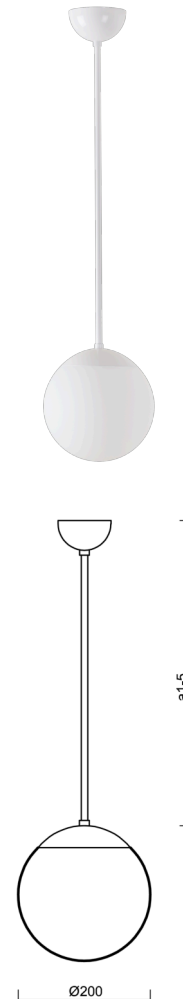

ADRIA P1

Product code: ADR60015

Type: LED-5L05E500Z11/092/a1 B 3K#

Short description of the luminaire: White pendant LED light ON/OFF with TRIPLEX OPAL glass shade.

Technical

Types of luminaires	Classic on/off
Mounting type	Suspended - rod
Base material	steel
Shade material	three-layer glass TRIPLEX OPAL
Base color	white Ral9003
Shade color	white
Holding the shade	steel holder
Mounting location	ceiling
Width	200 mm
Length	200 mm
Height	200 mm
Diameter	ø 200 mm
Hinge length	200 mm
mounting holes (diameter)	none
Installation wire (diameter)	none
Energy Class	D
Impact strength	IK01
Operating temperature	from -20°C to +30°C

Electric

Power consumption	8 W
Ingress Protection	IP40
Socket	LED modul
terminal block	none
Automatic circuit breaker type B10A	50 pcs
Automatic circuit breaker type B16A	78 pcs
Automatic circuit breaker type C10A	84 pcs
Automatic circuit breaker type C16A	130 pcs

Luminous

Lum. flux of luminaire	1080 lm
Lum. flux of light source	1230 lm
Luminaire efficacy	135 lm/W
Temperature	3000 K
Rated life time LED L80/B10	100000 hours
CRI	Ra80
MacAdam	3
Blue light hazard	Risk group 0

Eulum data for calculation programs are available at www.osmont.cz.