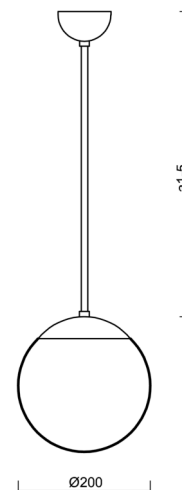

ADRIA P1

Z11/092/a3 C*

WWW.OSMONT.CZ

ADRIA P1

Product code: ADR52918

Type: Z11/092/a3 C*

Short description of the luminaire: Black pendant E27 light ON/OFF with TRIPLEX OPAL glass shade.

Technical

Types of luminaires	Classic on/off
Mounting type	Suspended - rod
Base material	steel
Shade material	three-layer glass TRIPLEX OPAL
Base color	black Ral9005
Shade color	white
Holding the shade	steel holder
Mounting location	ceiling
Width	200 mm
Length	200 mm
Height	200 mm
Diameter	ø 200 mm
Hinge length	600 mm
mounting holes (diameter)	none
Installation wire (diameter)	none
Impact strength	IK01
Operating temperature	from -20°C to +30°C

Electric

Voltage type	AC
AC voltage	220 - 240 V
Power consumption	25 W
Ingress Protection	IP40
Socket	E27
terminal block	none

Luminous

Blue light hazard	Risk group 0
-------------------	--------------

Eulum data for calculation programs are available at www.osmont.cz.