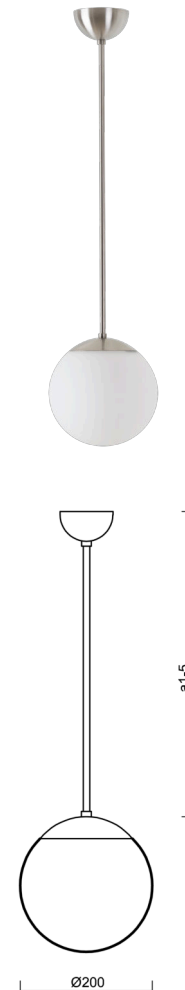

ADRIA P1

Z11/092/a4 NB*

WWW.OSMONT.CZ

ADRIA P1

Product code: ADR45038

Type: Z11/092/a4 NB*

Short description of the luminaire: Stainless brushed pendant E27 light ON/OFF with TRIPLEX OPAL glass shade.

Technical

Types of luminaires	Classic on/off
Mounting type	Suspended - rod
Base material	stainless steel steel
Shade material	three-layer glass TRIPLEX OPAL
Base color	brushed stainless steel
Shade color	white
Holding the shade	steel holder
Mounting location	ceiling
Width	200 mm
Length	200 mm
Height	200 mm
Diameter	ø 200 mm
Hinge length	800 mm
mounting holes (diameter)	none
Installation wire (diameter)	none
Impact strength	IK01
Operating temperature	from -20°C to +30°C

Electric

Voltage type	AC
AC voltage	220 - 240 V
Power consumption	25 W
Ingress Protection	IP40
Socket	E27
terminal block	none

Luminous

Blue light hazard	Risk group 0
-------------------	--------------

Eulum data for calculation programs are available at www.osmont.cz.