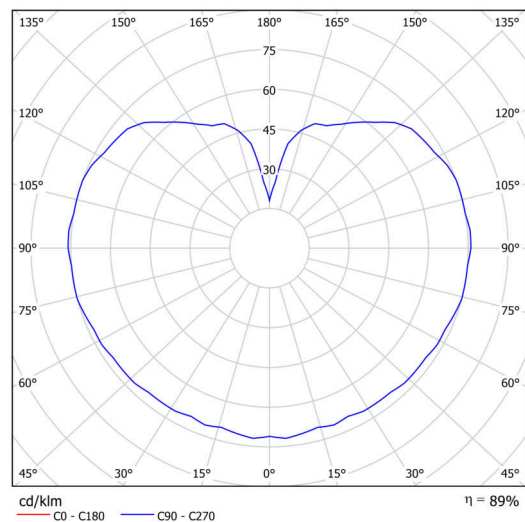

ADRIA P1

Product code: ADR45030

Type: Z11/092/a1 NL*

Short description of the luminaire: Stainless polished pendant E27 light ON/OFF with TRIPLEX OPAL glass shade.

Technical

Types of luminaires	Classic on/off
Mounting type	Suspended - rod
Base material	stainless steel steel
Shade material	three-layer glass TRIPLEX OPAL
Base color	polished stainless steel
Shade color	white
Holding the shade	steel holder
Mounting location	ceiling
Width	200 mm
Length	200 mm
Height	200 mm
Diameter	ø 200 mm
Hinge length	200 mm
mounting holes (diameter)	none
Installation wire (diameter)	none
Impact strength	IK01

Electric

Voltage type	AC
AC voltage	220 - 240 V
Power consumption	25 W
Ingress Protection	IP40
Socket	E27
terminal block	none

Luminous

Blue light hazard	Risk group 0

Eulum data for calculation programs are available at www.osmont.cz.