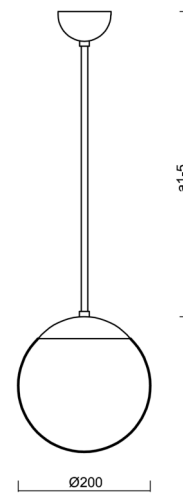

ADRIA P1

Z11/092/a4 MS*

WWW.OSMONT.CZ

ADRIA P1

Product code: ADR42130

Type: Z11/092/a4 MS*

Short description of the luminaire: Brass pendant E27 light ON/OFF with TRIPLEX OPAL glass shade.

Technical

Types of luminaires	Classic on/off
Mounting type	Suspended - rod
Base material	brass
Shade material	three-layer glass TRIPLEX OPAL
Base color	polished brass
Shade color	white
Holding the shade	steel holder
Mounting location	ceiling
Width	200 mm
Length	200 mm
Height	200 mm
Diameter	ø 200 mm
Hinge length	800 mm
mounting holes (diameter)	none
Installation wire (diameter)	none
Impact strength	IK01
Operating temperature	from -20°C to +30°C

Electric

Power consumption	25 W
Ingress Protection	IP40
Socket	E27
terminal block	none

Luminous

Blue light hazard	Risk group 0
-------------------	--------------

Eulum data for calculation programs are available at www.osmont.cz.