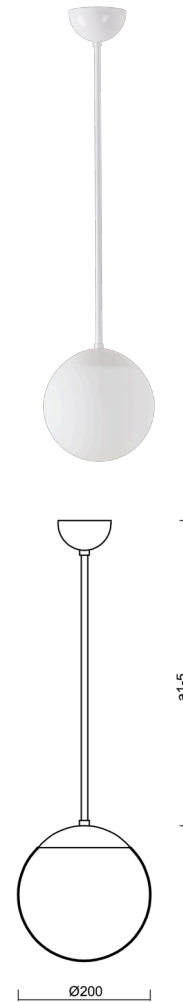

ADRIA P1

Z11/092/a4 B*

WWW.OSMONT.CZ

ADRIA P1

Product code: ADR42120

Type: Z11/092/a4 B*

Short description of the luminaire: White pendant E27 light ON/OFF with TRIPLEX OPAL glass shade.

Technical

Types of luminaires	Classic on/off
Mounting type	Suspended - rod
Base material	steel
Shade material	three-layer glass TRIPLEX OPAL
Base color	white Ral9003
Shade color	white
Holding the shade	steel holder
Mounting location	ceiling
Width	200 mm
Length	200 mm
Height	200 mm
Diameter	Ø 200 mm
Hinge length	800 mm
mounting holes (diameter)	none
Installation wire (diameter)	none
Impact strength	IK01
Operating temperature	from -20°C to +30°C

Electric

Power consumption	25 W
Ingress Protection	IP40
Socket	E27
terminal block	none

Luminous

Blue light hazard	Risk group 0
-------------------	--------------

Eulum data for calculation programs are available at www.osmont.cz.