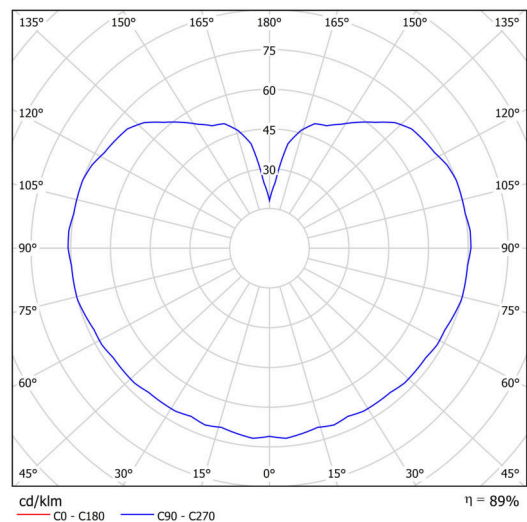

Types of luminaires	Classic on/off
Mounting type	Suspended - rod
Base material	steel
Shade material	three-layer glass TRIPLEX OPAL
Base color	white Ral9003
Shade color	white
Holding the shade	steel holder
Mounting location	ceiling
Width	200 mm
Length	200 mm
Height	200 mm
Diameter	Ø 200 mm
Hinge length	800 mm
mounting holes (diameter)	none
Installation wire (diameter)	none
Impact strength	IK01
Operating temperature	from -20°C to +30°C

Electric

Power consumption	25 W
Ingress Protection	IP40
Socket	E27
terminal block	none

Luminous

Blue light hazard	Risk group 0
-------------------	--------------

Eulum data for calculation programs are available at www.osmont.cz.