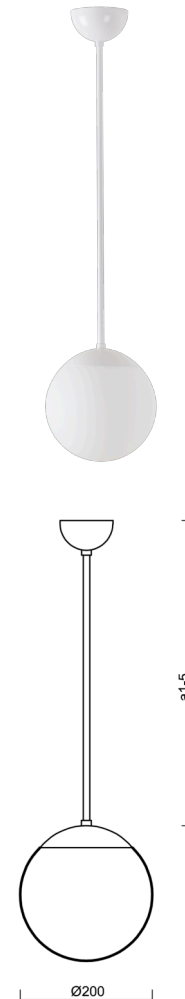

ADRIA P1

Z11/092/a2 B*

WWW.OSMONT.CZ

ADRIA P1

Product code: ADR42118

Type: Z11/092/a2 B*

Short description of the luminaire: White pendant E27 light ON/OFF with TRIPLEX OPAL glass shade.

Technical

Types of luminaires	Classic on/off
Mounting type	Suspended - rod
Base material	steel
Shade material	three-layer glass TRIPLEX OPAL
Base color	white Ral9003
Shade color	white
Holding the shade	steel holder
Mounting location	ceiling
Width	200 mm
Length	200 mm
Height	200 mm
Diameter	ø 200 mm
Hinge length	400 mm
mounting holes (diameter)	none
Installation wire (diameter)	none
Impact strength	IK01
Operating temperature	from -20°C to +30°C

Electric

Power consumption	25 W
Ingress Protection	IP40
Socket	E27
terminal block	none

Luminous

Blue light hazard	Risk group 0
-------------------	--------------

Eulum data for calculation programs are available at www.osmont.cz.