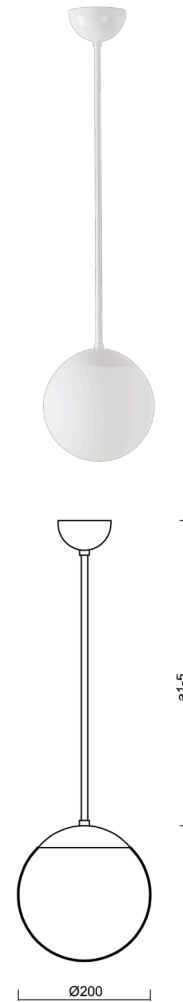

ADRIA P1

Z11/092/a1 B*

WWW.OSMONT.CZ

ADRIA P1

Product code: ADR42117

Type: Z11/092/a1 B*

Short description of the luminaire: White pendant E27 light ON/OFF with TRIPLEX OPAL glass shade.

Technical

Types of luminaires	Classic on/off
Mounting type	Suspended - rod
Base material	steel
Shade material	three-layer glass TRIPLEX OPAL
Base color	white Ral9003
Shade color	white
Holding the shade	steel holder
Mounting location	ceiling
Width	200 mm
Length	200 mm
Height	200 mm
Diameter	ø 200 mm
Hinge length	200 mm
mounting holes (diameter)	none
Installation wire (diameter)	none
Impact strength	IK01
Operating temperature	from -20°C to +30°C

Electric

Power consumption	25 W
Ingress Protection	IP40
Socket	E27
terminal block	none

Luminous

Blue light hazard	Risk group 0
-------------------	--------------

Eulum data for calculation programs are available at www.osmont.cz.