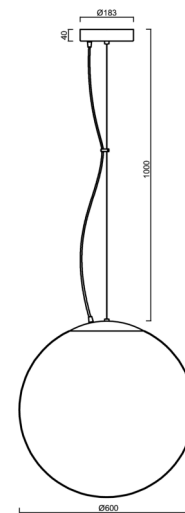

ADRIA L5 HP

LED-5L08E1050ZL11/099/L100 MS DALI 4K##

WWW.OSMONT.CZ

ADRIA L5 HP

Product code: ADR62700

Type: LED-5L08E1050ZL11/099/L100 MS DALI 4K##

Short description of the luminaire: Brass polished | pendant high-power LED light DALI | TRIPLEX OPAL hand blown glass shade | steel wire pendant (with supply cable) 100 cm |

Technical

Types of luminaires	Dimmable
Mounting type	Suspended - wire
Base material	brass
Shade material	three-layer glass TRIPLEX OPAL
Base color	polished brass
Shade color	white
Holding the shade	steel holder
Mounting location	ceiling
Width	600 mm
Length	600 mm
Height	600 mm
Diameter	Ø 600 mm
Hinge length	1000 mm
mounting holes (diameter)	3xØ5mm
Cable entrance	2xØ16mm
Energy Class	D
Impact strength	IK01
Operating temperature	from -20°C to +30°C

Eulum data for calculation programs are available at

Logistic

EAN	8591728059996
Weight NTTO	7 Kg
Weight BTTO	9.41 Kg
Number of cartons	2 pcs
Package volume	0.256 m ³
Package 1 width	0.62 m
Package 1 length	0.62 m
Package 1 height	0.63 m
Warranty*	60 months