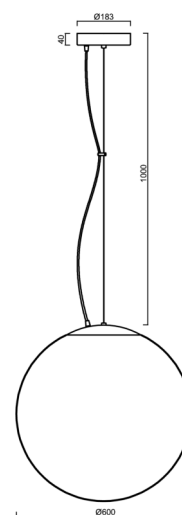

# ADRIA L5 HP

Product code: ADR62698

Type: LED-5L08E1050ZL11/099/L100 MS 4K##

Short description of the luminaire: Brass polished | pendant high-power LED light ON/OFF | TRIPLEX OPAL hand blown glass shade | steel wire pendant ( with supply cable) 100 cm |

## Technical

Types of luminaires	Classic on/off
Mounting type	Suspended - wire
Base material	brass
Shade material	three-layer glass TRIPLEX OPAL
Base color	polished brass
Shade color	white
Holding the shade	steel holder
Mounting location	ceiling
Width	600 mm
Length	600 mm
Height	600 mm
Diameter	Ø 600 mm
Hinge length	1000 mm
mounting holes (diameter)	3xØ5mm
Cable entrance	2xØ16mm
Energy Class	D
Impact strength	IK01
Operating temperature	from -20°C to +30°C