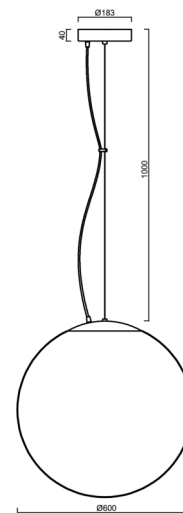

# ADRIA L5 HP

Product code: ADR62696

Type: LED-5L08E1050ZL11/099/L100 C DALI 4K##

Short description of the luminaire: Black colour | pendant high-power LED light DALI | TRIPLEX OPAL hand blown glass shade | steel wire pendant ( with supply cable) 100 cm |

## Technical

Types of luminaires	Dimmable
Mounting type	Suspended - wire
Base material	steel
Shade material	three-layer glass TRIPLEX OPAL
Base color	black Ral9005
Shade color	white
Holding the shade	steel holder
Mounting location	ceiling
Width	600 mm
Length	600 mm
Height	600 mm
Diameter	Ø 600 mm
Hinge length	1000 mm
mounting holes (diameter)	3xØ5mm
Cable entrance	2xØ16mm
Energy Class	D
Impact strength	IK01
Operating temperature	from -20°C to +30°C