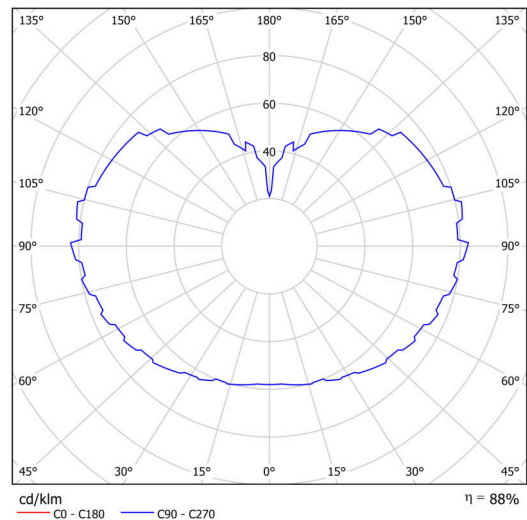

Luminous

Lum. flux of luminaire	9280 lm
Lum. flux of light source	10540 lm
Luminaire efficacy	142 lm/W
Temperature	4000 K
Rated life time LED L80/B10	100000 hours
CRI	Ra80
MacAdam	3
Blue light hazard	Risk group 0