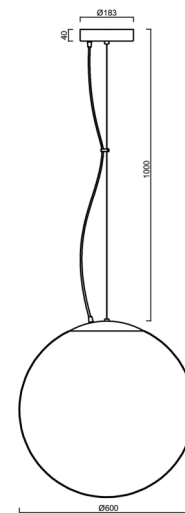

ADRIA L5 HP

LED-5L08E1050ZL11/099/L100 C 4K##

WWW.OSMONT.CZ

ADRIA L5 HP

Product code: ADR62694

Type: LED-5L08E1050ZL11/099/L100 C 4K##

Short description of the luminaire: Black colour | pendant high-power LED light ON/OFF | TRIPLEX OPAL hand blown glass shade | steel wire pendant (with supply cable) 100 cm |

Technical

Types of luminaires	Classic on/off
Mounting type	Suspended - wire
Base material	steel
Shade material	three-layer glass TRIPLEX OPAL
Base color	black Ral9005
Shade color	white
Holding the shade	steel holder
Mounting location	ceiling
Width	600 mm
Length	600 mm
Height	600 mm
Diameter	Ø 600 mm
Hinge length	1000 mm
mounting holes (diameter)	3xØ5mm
Cable entrance	2xØ16mm
Energy Class	D
Impact strength	IK01
Operating temperature	from -20°C to +30°C

Eulum data for calculation programs are available at

Logistic

EAN	8591728059965
Weight NTTO	7 Kg
Weight BTTO	9.41 Kg
Number of cartons	2 pcs
Package volume	0.256 m ³
Package 1 width	0.62 m
Package 1 length	0.62 m
Package 1 height	0.63 m
Warranty*	60 months