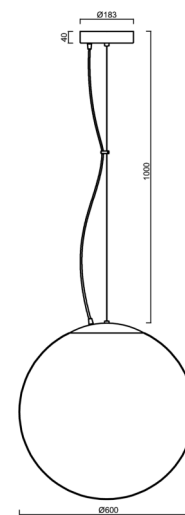

ADRIA L5 HP

LED-5L08E1050ZL11/099/L100 B DALI 4K##

WWW.OSMONT.CZ

ADRIA L5 HP

Product code: ADR62692

Type: LED-5L08E1050ZL11/099/L100 B DALI 4K##

Short description of the luminaire: White colour | pendant high-power LED light DALI | TRIPLEX OPAL hand blown glass shade | steel wire pendant (with supply cable) 100 cm |

Technical

Types of luminaires	Dimmable
Mounting type	Suspended - wire
Base material	steel
Shade material	three-layer glass TRIPLEX OPAL
Base color	white Ral9003
Shade color	white
Holding the shade	steel holder
Mounting location	ceiling
Width	600 mm
Length	600 mm
Height	600 mm
Diameter	Ø 600 mm
Hinge length	1000 mm
mounting holes (diameter)	3xØ5mm
Cable entrance	2xØ16mm
Energy Class	D
Impact strength	IK01
Operating temperature	from -20°C to +30°C

Eulum data for calculation programs are available at

Logistic

EAN	8591728059958
Weight NTTO	7 Kg
Weight BTTO	9.41 Kg
Number of cartons	2 pcs
Package volume	0.256 m ³
Package 1 width	0.62 m
Package 1 length	0.62 m
Package 1 height	0.63 m
Warranty*	60 months