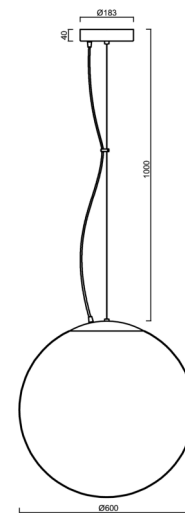

ADRIA L5 HP

LED-5L08E1050ZL11/099/L100 B 4K##

WWW.OSMONT.CZ

ADRIA L5 HP

Product code: ADR62690

Type: LED-5L08E1050ZL11/099/L100 B 4K##

Short description of the luminaire: White colour | pendant high-power LED light ON/OFF | TRIPLEX OPAL hand blown glass shade | steel wire pendant (with supply cable) 100 cm |

Technical

Types of luminaires	Classic on/off
Mounting type	Suspended - wire
Base material	steel
Shade material	three-layer glass TRIPLEX OPAL
Base color	white Ral9003
Shade color	white
Holding the shade	steel holder
Mounting location	ceiling
Width	600 mm
Length	600 mm
Height	600 mm
Diameter	Ø 600 mm
Hinge length	1000 mm
mounting holes (diameter)	3xØ5mm
Cable entrance	2xØ16mm
Energy Class	D
Impact strength	IK01
Operating temperature	from -20°C to +30°C

Eulum data for calculation programs are available at

Logistic

EAN	8591728059941
Weight NTTO	7 Kg
Weight BTTO	9.41 Kg
Number of cartons	2 pcs
Package volume	0.256 m ³
Package 1 width	0.62 m
Package 1 length	0.62 m
Package 1 height	0.63 m
Warranty*	60 months