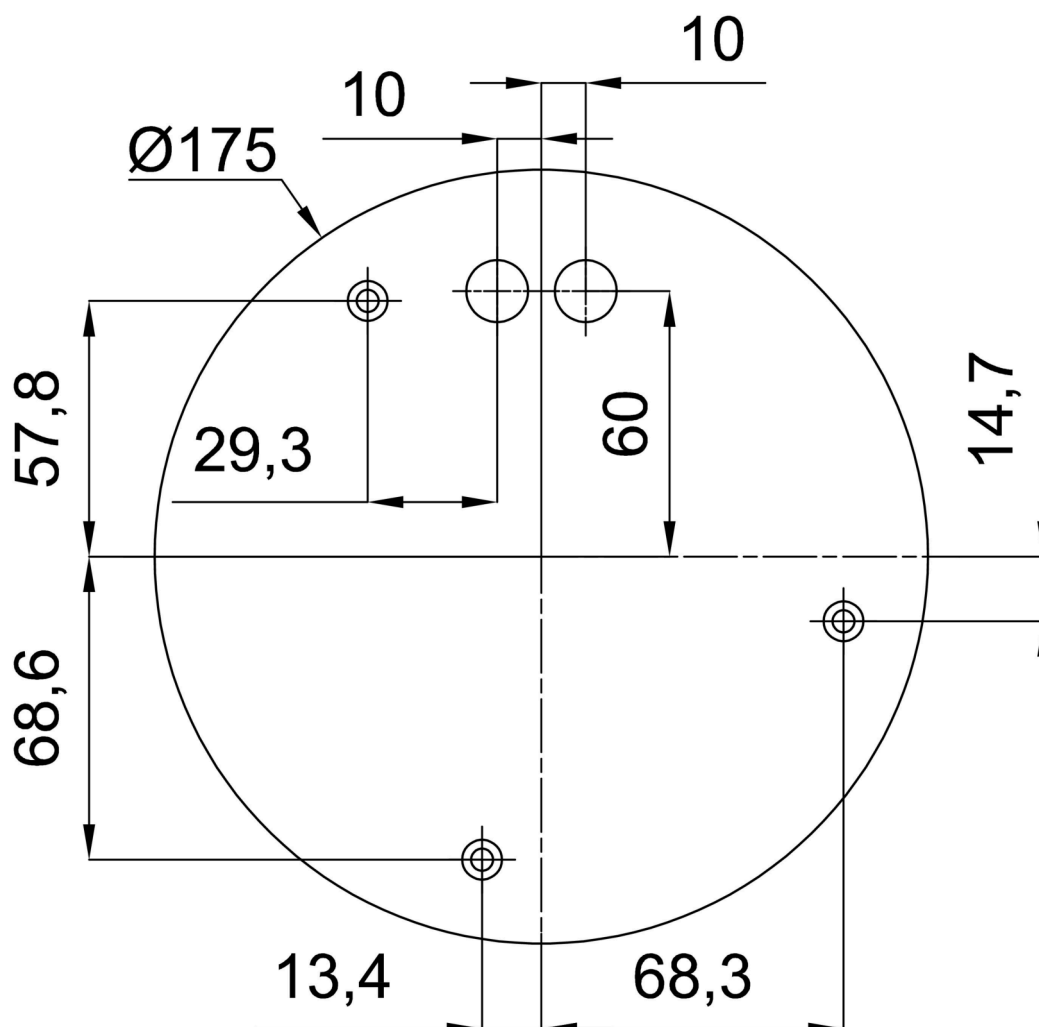

Technical

Types of luminaires	Classic on/off
Mounting type	Suspended - wire
Base material	stainless steel steel
Shade material	three-layer glass TRIPLEX OPAL
Base color	brushed stainless steel
Shade color	white
Holding the shade	steel holder
Mounting location	ceiling
Width	600 mm
Length	600 mm
Height	600 mm
Diameter	Ø 600 mm
Hinge length	1000 mm
mounting holes (diameter)	3xØ5mm
Cable entrance	2xØ16mm
Energy Class	D
Impact strength	IK01
Operating temperature	from -20°C to +30°C

TECHNICAL SHEET

Eulum data for calculation programs are available at www.osmont.cz.

Logistic

EAN	8591728057923
Weight NTTO	7 Kg
Weight BTTO	9.41 Kg
Number of cartons	2 pcs
Package volume	0.256 m ³
Package 1 width	0.62 m
Package 1 length	0.62 m
Package 1 height	0.63 m
Warranty*	60 months

*The warranty for the batteries is valid for 12 months from the date of purchase.

Installation dimensions:

Additional assortment:

Lampshade

Product code	Name	Color	Description	Picture	Drawing
20076	099	white	příslušenství		