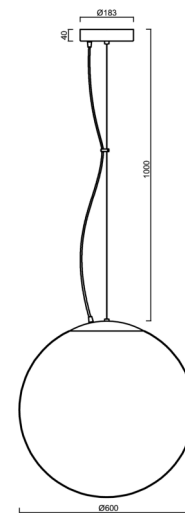

ADRIA L5 HP

LED-5L08E1050ZL11/099/L100 NB 3K##

WWW.OSMONT.CZ

ADRIA L5 HP

Product code: ADR62206

Type: LED-5L08E1050ZL11/099/L100 NB 3K##

Short description of the luminaire: Stainless steel brushed | pendant high-power LED light ON/OFF | TRIPLEX OPAL hand blown glass shade| steel wire pendant (with supply cable) 100 cm |

Technical

Types of luminaires	Classic on/off
Mounting type	Suspended - wire
Base material	stainless steel steel
Shade material	three-layer glass TRIPLEX OPAL
Base color	brushed stainless steel
Shade color	white
Holding the shade	steel holder
Mounting location	ceiling
Width	600 mm
Length	600 mm
Height	600 mm
Diameter	Ø 600 mm
Hinge length	1000 mm
mounting holes (diameter)	3xØ5mm
Cable entrance	2xØ16mm
Energy Class	D
Impact strength	IK01
Operating temperature	from -20°C to +30°C

TECHNICAL SHEET

Eulum data for calculation programs are available at www.osmont.cz.

Logistic

EAN	8591728057923
Weight NTTO	7 Kg
Weight BTTO	9.41 Kg
Number of cartons	2 pcs
Package volume	0.256 m ³
Package 1 width	0.62 m
Package 1 length	0.62 m
Package 1 height	0.63 m
Warranty*	60 months