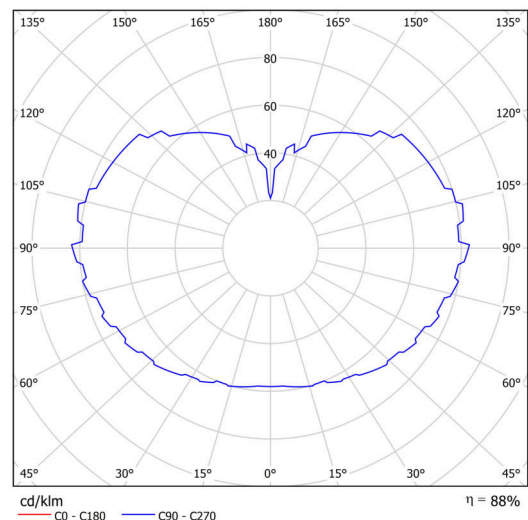

Technical

Types of luminaires	Dimmable
Mounting type	Suspended - wire
Base material	stainless steel steel
Shade material	three-layer glass TRIPLEX OPAL
Base color	polished stainless steel
Shade color	white
Holding the shade	steel holder
Mounting location	ceiling
Width	600 mm
Length	600 mm
Height	600 mm
Diameter	Ø 600 mm
Hinge length	1000 mm
mounting holes (diameter)	3xØ5mm
Cable entrance	2xØ16mm
Energy Class	D
Impact strength	IK01
Operating temperature	from -20°C to +30°C

Luminous

Lum. flux of luminaire	8890 lm
Lum. flux of light source	10100 lm
Luminaire efficacy	136 lm/W
Temperature	3000 K
Rated life time LED L80/B10	100000 hours
CRI	Ra80
MacAdam	3
Blue light hazard	Risk group 0