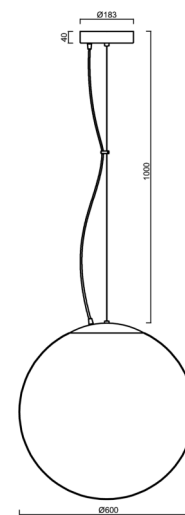

ADRIA L5 HP

LED-5L08E1050ZL11/099/L100 NL DALI 3K##

WWW.OSMONT.CZ

ADRIA L5 HP

Product code: ADR62204

Type: LED-5L08E1050ZL11/099/L100 NL DALI 3K##

Short description of the luminaire: Stainless steel polished | pendant high-power LED light DALI | TRIPLEX OPAL hand blown glass shade| steel wire pendant (with supply cable) 100 cm |

Technical

Types of luminaires	Dimmable
Mounting type	Suspended - wire
Base material	stainless steel steel
Shade material	three-layer glass TRIPLEX OPAL
Base color	polished stainless steel
Shade color	white
Holding the shade	steel holder
Mounting location	ceiling
Width	600 mm
Length	600 mm
Height	600 mm
Diameter	Ø 600 mm
Hinge length	1000 mm
mounting holes (diameter)	3xØ5mm
Cable entrance	2xØ16mm
Energy Class	D
Impact strength	IK01
Operating temperature	from -20°C to +30°C

Eulum data for calculation programs are available at

Logistic

EAN	8591728057916
Weight NTTO	7 Kg
Weight BTTO	9.41 Kg
Number of cartons	2 pcs
Package volume	0.256 m ³
Package 1 width	0.62 m
Package 1 length	0.62 m
Package 1 height	0.63 m
Warranty*	60 months