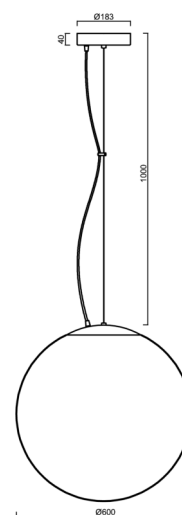

# ADRIA L5 HP

Product code: ADR62200

Type: LED-5L08E1050ZL11/099/L100 MS DALI 3K##

Short description of the luminaire: Brass polished | pendant high-power LED light DALI | TRIPLEX OPAL hand blown glass shade | steel wire pendant ( with supply cable) 100 cm |

## Technical

Types of luminaires	Dimmable
Mounting type	Suspended - wire
Base material	brass
Shade material	three-layer glass TRIPLEX OPAL
Base color	polished brass
Shade color	white
Holding the shade	steel holder
Mounting location	ceiling
Width	600 mm
Length	600 mm
Height	600 mm
Diameter	Ø 600 mm
Hinge length	1000 mm
mounting holes (diameter)	3xØ5mm
Cable entrance	2xØ16mm
Energy Class	D
Impact strength	IK01
Operating temperature	from -20°C to +30°C