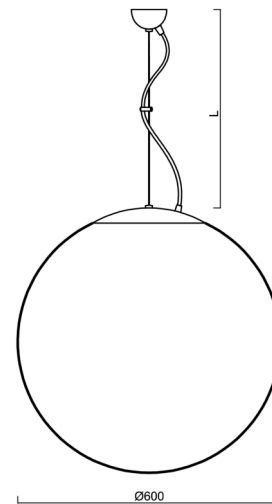

# ADRIA L5

Product code: ADR61836

Type: LED-5L07E1050ZL11/099/L100 C 4K##

Short description of the luminaire: Black pendant LED light ON/OFF with TRIPLEX OPAL glass shade.

## Technical

Types of luminaires	Classic on/off
Mounting type	Suspended - wire
Base material	steel
Shade material	three-layer glass TRIPLEX OPAL
Base color	black Ral9005
Shade color	white
Holding the shade	steel holder
Mounting location	ceiling
Width	600 mm
Length	600 mm
Height	600 mm
Diameter	ø 600 mm
Hinge length	1000 mm
mounting holes (diameter)	none
Installation wire (diameter)	none
Energy Class	D
Impact strength	IK01
Operating temperature	from -20°C to +30°C