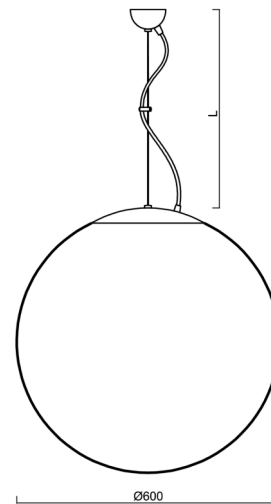

ADRIA L5

LED-5L07E1050ZL11/099/L100 NB DALI 4K##

WWW.OSMONT.CZ

ADRIA L5

Product code: ADR60826

Type: LED-5L07E1050ZL11/099/L100 NB DALI 4K##

Short description of the luminaire: Stainless brushed pendant LED light DALI with TRIPLEX OPAL glass shade.

Technical

Types of luminaires	Dimmable
Mounting type	Suspended - wire
Base material	stainless steel steel
Shade material	three-layer glass TRIPLEX OPAL
Base color	brushed stainless steel
Shade color	white
Holding the shade	steel holder
Mounting location	ceiling
Width	600 mm
Length	600 mm
Height	600 mm
Diameter	ø 600 mm
Hinge length	1000 mm
mounting holes (diameter)	none
Installation wire (diameter)	none
Energy Class	D
Impact strength	IK01
Operating temperature	from -20°C to +30°C