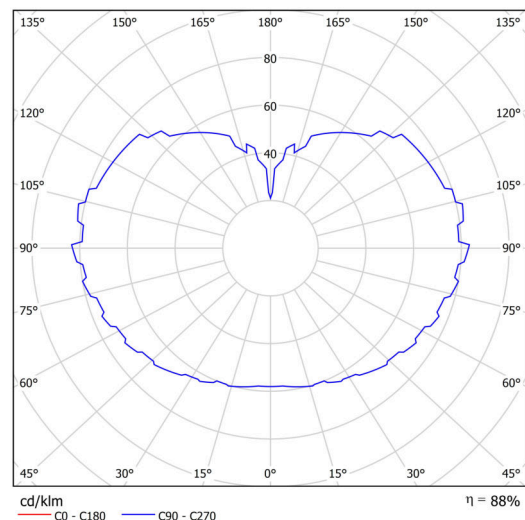

Luminous

Lum. flux of luminaire	7100 lm
Lum. flux of light source	8070 lm
Luminaire efficacy	147 lm/W
Temperature	4000 K
Rated life time LED L80/B10	100000 hours
CRI	Ra80
MacAdam	3
Blue light hazard	Risk group 0