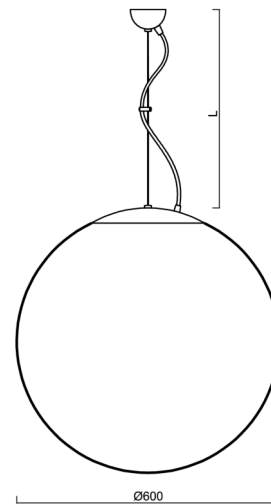

ADRIA L5

LED-5L07E1050ZL11/099/L100 NL DALI 4K##

WWW.OSMONT.CZ

ADRIA L5

Product code: ADR60822

Type: LED-5L07E1050ZL11/099/L100 NL DALI 4K##

Short description of the luminaire: Stainless polished pendant LED light DALI with TRIPLEX OPAL glass shade.

Technical

| | |
|------------------------------|--------------------------------|
| Types of luminaires | Dimmable |
| Mounting type | Suspended - wire |
| Base material | stainless steel steel |
| Shade material | three-layer glass TRIPLEX OPAL |
| Base color | polished stainless steel |
| Shade color | white |
| Holding the shade | steel holder |
| Mounting location | ceiling |
| Width | 600 mm |
| Length | 600 mm |
| Height | 600 mm |
| Diameter | ø 600 mm |
| Hinge length | 1000 mm |
| mounting holes (diameter) | none |
| Installation wire (diameter) | none |
| Energy Class | D |
| Impact strength | IK01 |
| Operating temperature | from -20°C to +30°C |