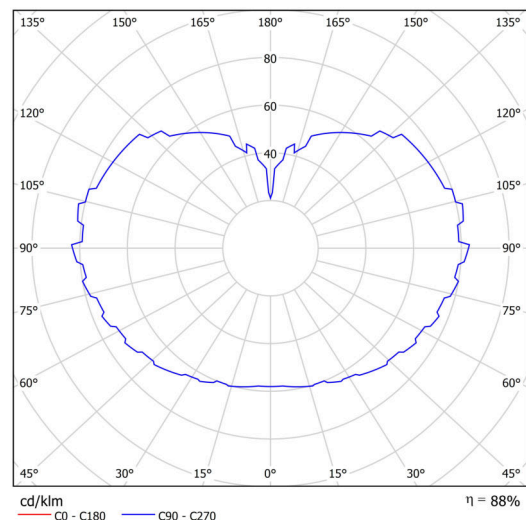

Luminous

Lum. flux of luminaire	7100 lm
Lum. flux of light source	8070 lm
Luminaire efficacy	147 lm/W
Temperature	4000 K
Rated life time LED L80/B10	100000 hours
CRI	Ra80
MacAdam	3
Blue light hazard	Risk group 0

Eulum data for calculation programs are available at www.osmont.cz.