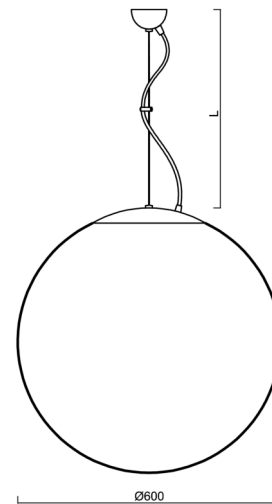

ADRIA L5

LED-5L07E1050ZL11/099/L100 MS 4K##

WWW.OSMONT.CZ

ADRIA L5

Product code: ADR60816

Type: LED-5L07E1050ZL11/099/L100 MS 4K##

Short description of the luminaire: Brass pendant LED light ON/OFF with TRIPLEX OPAL glass shade.

Technical

Types of luminaires	Classic on/off
Mounting type	Suspended - wire
Base material	brass
Shade material	three-layer glass TRIPLEX OPAL
Base color	polished brass
Shade color	white
Holding the shade	steel holder
Mounting location	ceiling
Width	600 mm
Length	600 mm
Height	600 mm
Diameter	ø 600 mm
Hinge length	1000 mm
mounting holes (diameter)	none
Installation wire (diameter)	none
Energy Class	D
Impact strength	IK01
Operating temperature	from -20°C to +30°C