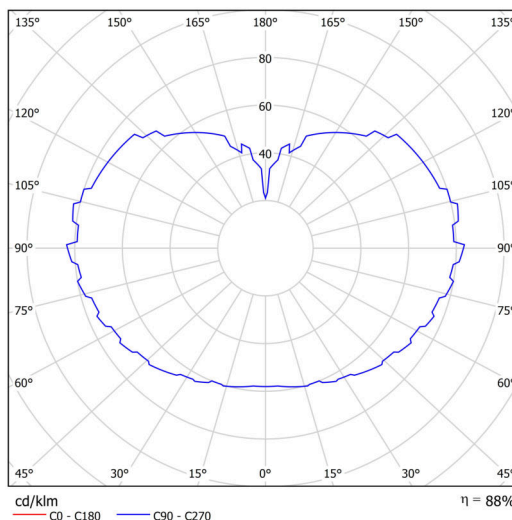

ADRIA L5

Product code: ADR60812

Type: LED-5L07E1050ZL11/099/L100 B 4K##

Short description of the luminaire: White colour | pendant LED light ON/OFF | TRIPLEX OPAL hand blown glass shade| steel wire pendant (with supply cable) 100 cm |

Technical

Types of luminaires	Classic on/off
Mounting type	Suspended - wire
Base material	steel
Shade material	three-layer glass TRIPLEX OPAL
Base color	white Ral9003
Shade color	white
Holding the shade	steel holder
Mounting location	ceiling
Width	600 mm
Length	600 mm
Height	600 mm
Diameter	ø 600 mm
Hinge length	1000 mm
mounting holes (diameter)	none
Cable entrance	none
Energy Class	D
Impact strength	IK01
Operating temperature	from -20°C to +30°C

Electric

Power consumption	48 W
Ingress Protection	IP40
Socket	LED modul
terminal block	none

Luminous

Lum. flux of luminaire	7100 lm
Lum. flux of light source	8070 lm
Luminaire efficacy	147 lm/W
Temperature	4000 K
Rated life time LED L80/B10	100000 hours
CRI	Ra80
MacAdam	3
Blue light hazard	Risk group 0

Eulum data for calculation programs are available at www.osmont.cz.