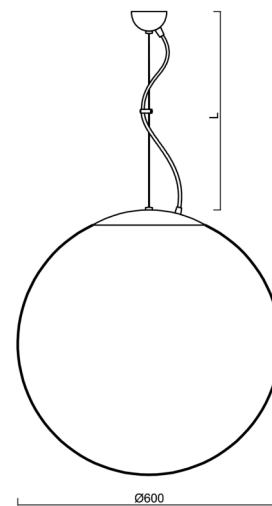

ADRIA L5

Product code: ADR60812

Type: LED-5L07E1050ZL11/099/L100 B 4K##

Short description of the luminaire: White pendant LED light ON/OFF with TRIPLEX OPAL glass shade.

Technical

Types of luminaires	Classic on/off
Mounting type	Suspended - wire
Base material	steel
Shade material	three-layer glass TRIPLEX OPAL
Base color	white Ral9003
Shade color	white
Holding the shade	steel holder
Mounting location	ceiling
Width	600 mm
Length	600 mm
Height	600 mm
Diameter	ø 600 mm
Hinge length	1000 mm
mounting holes (diameter)	none
Installation wire (diameter)	none
Energy Class	D
Impact strength	IK01
Operating temperature	from -20°C to +30°C

Electric

Power consumption	48 W
Ingress Protection	IP40
Socket	LED modul
terminal block	none

Luminous

Lum. flux of luminaire	7100 lm
Lum. flux of light source	8070 lm
Luminaire efficacy	147 lm/W
Temperature	4000 K
Rated life time LED L80/B10	100000 hours
CRI	Ra80
MacAdam	3
Blue light hazard	Risk group 0

Eulum data for calculation programs are available at www.osmont.cz.