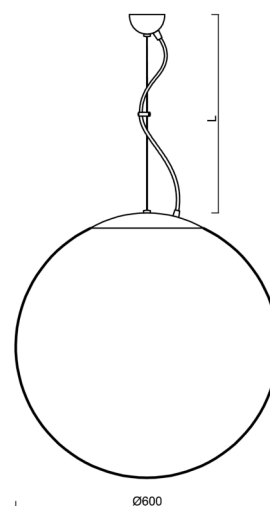

ADRIA L5

Product code: ADR60812

Type: LED-5L07E1050ZL11/099/L100 B 4K##

Short description of the luminaire: White colour | pendant LED light ON/OFF | TRIPLEX OPAL hand blown glass shade| steel wire pendant (with supply cable) 100 cm |

Technical

Types of luminaires	Classic on/off
Mounting type	Suspended - wire
Base material	steel
Shade material	three-layer glass TRIPLEX OPAL
Base color	white Ral9003
Shade color	white
Holding the shade	steel holder
Mounting location	ceiling
Width	600 mm
Length	600 mm
Height	600 mm
Diameter	ø 600 mm
Hinge length	1000 mm
mounting holes (diameter)	none
Cable entrance	none
Energy Class	D
Impact strength	IK01
Operating temperature	from -20°C to +30°C

Electric

Power consumption	48 W
Ingress Protection	IP40
Socket	LED modul
terminal block	none

Luminous

Lum. flux of luminaire	7100 lm
Lum. flux of light source	8070 lm
Luminaire efficacy	147 lm/W
Temperature	4000 K
Rated life time LED L80/B10	100000 hours
CRI	Ra80
MacAdam	3
Blue light hazard	Risk group 0

Eulum data for calculation programs are available at www.osmont.cz.