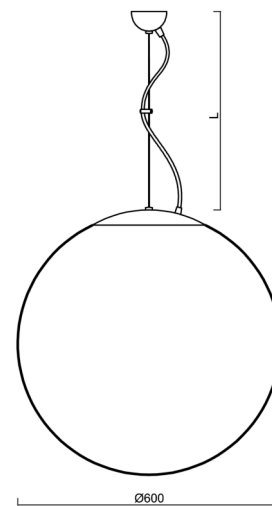

ADRIA L5

LED-5L07E1050ZL11/099/L100 NB DALI 3K##

WWW.OSMONT.CZ

ADRIA L5

Product code: ADR60326

Type: LED-5L07E1050ZL11/099/L100 NB DALI 3K##

Short description of the luminaire: Stainless brushed pendant LED light DALI with TRIPLEX OPAL glass shade.

Technical

Types of luminaires	Dimmable
Mounting type	Suspended - wire
Base material	stainless steel steel
Shade material	three-layer glass TRIPLEX OPAL
Base color	brushed stainless steel
Shade color	white
Holding the shade	steel holder
Mounting location	ceiling
Width	600 mm
Length	600 mm
Height	600 mm
Diameter	ø 600 mm
Hinge length	1000 mm
mounting holes (diameter)	none
Installation wire (diameter)	none
Energy Class	D
Impact strength	IK01
Operating temperature	from -20°C to +30°C