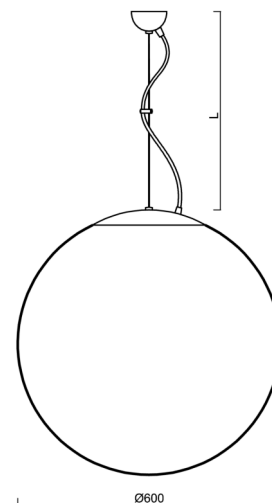

ADRIA L5

LED-5L07E1050ZL11/099/L100 NB 3K##

WWW.OSMONT.CZ

ADRIA L5

Product code: ADR60324

Type: LED-5L07E1050ZL11/099/L100 NB 3K##

Short description of the luminaire: Stainless brushed pendant LED light ON/OFF with TRIPLEX OPAL glass shade.

Technical

Types of luminaires	Classic on/off
Mounting type	Suspended - wire
Base material	stainless steel steel
Shade material	three-layer glass TRIPLEX OPAL
Base color	brushed stainless steel
Shade color	white
Holding the shade	steel holder
Mounting location	ceiling
Width	600 mm
Length	600 mm
Height	600 mm
Diameter	ø 600 mm
Hinge length	1000 mm
mounting holes (diameter)	none
Installation wire (diameter)	none
Energy Class	D
Impact strength	IK01
Operating temperature	from -20°C to +30°C